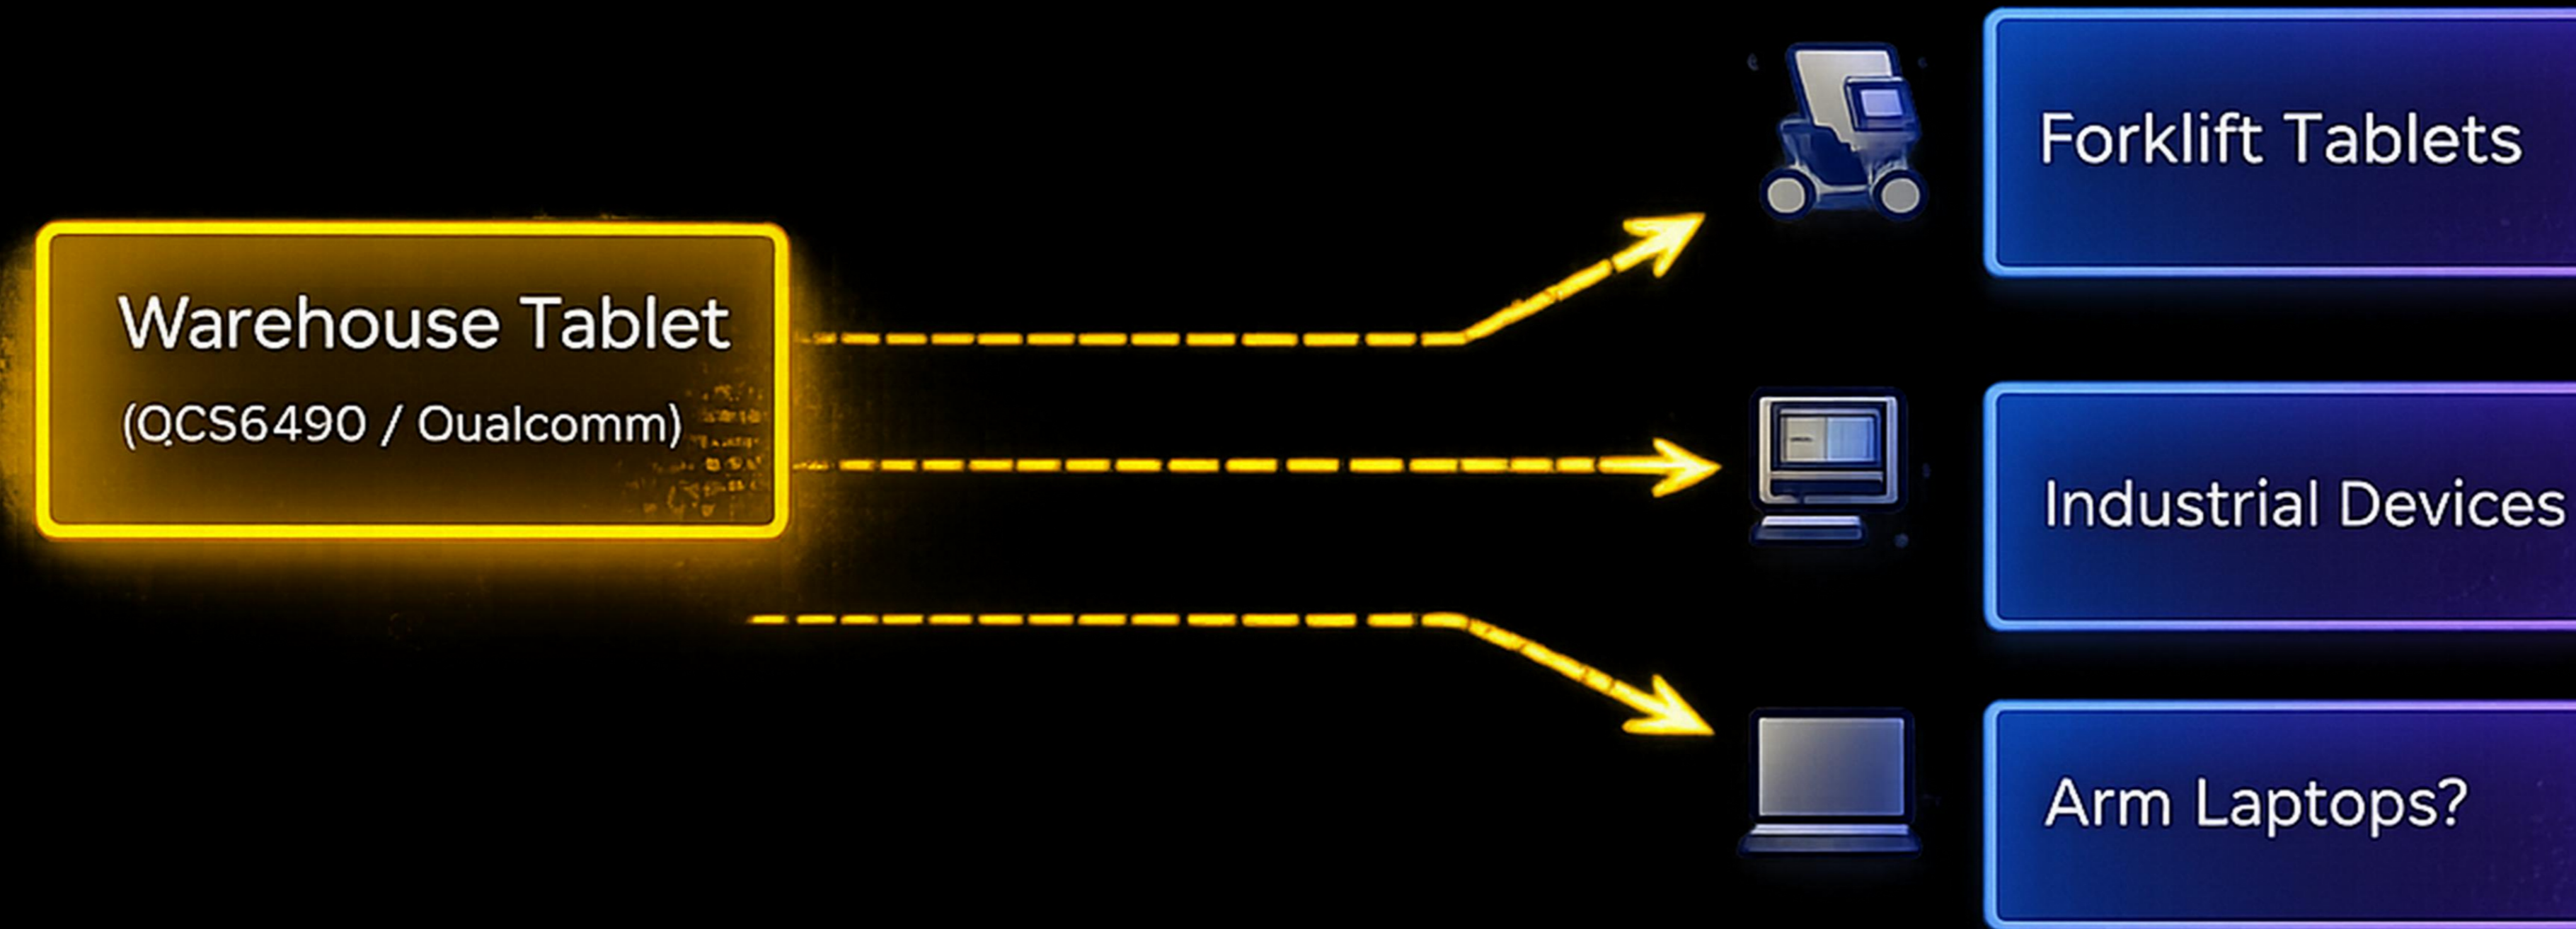

Start Focused, Scale with Demand