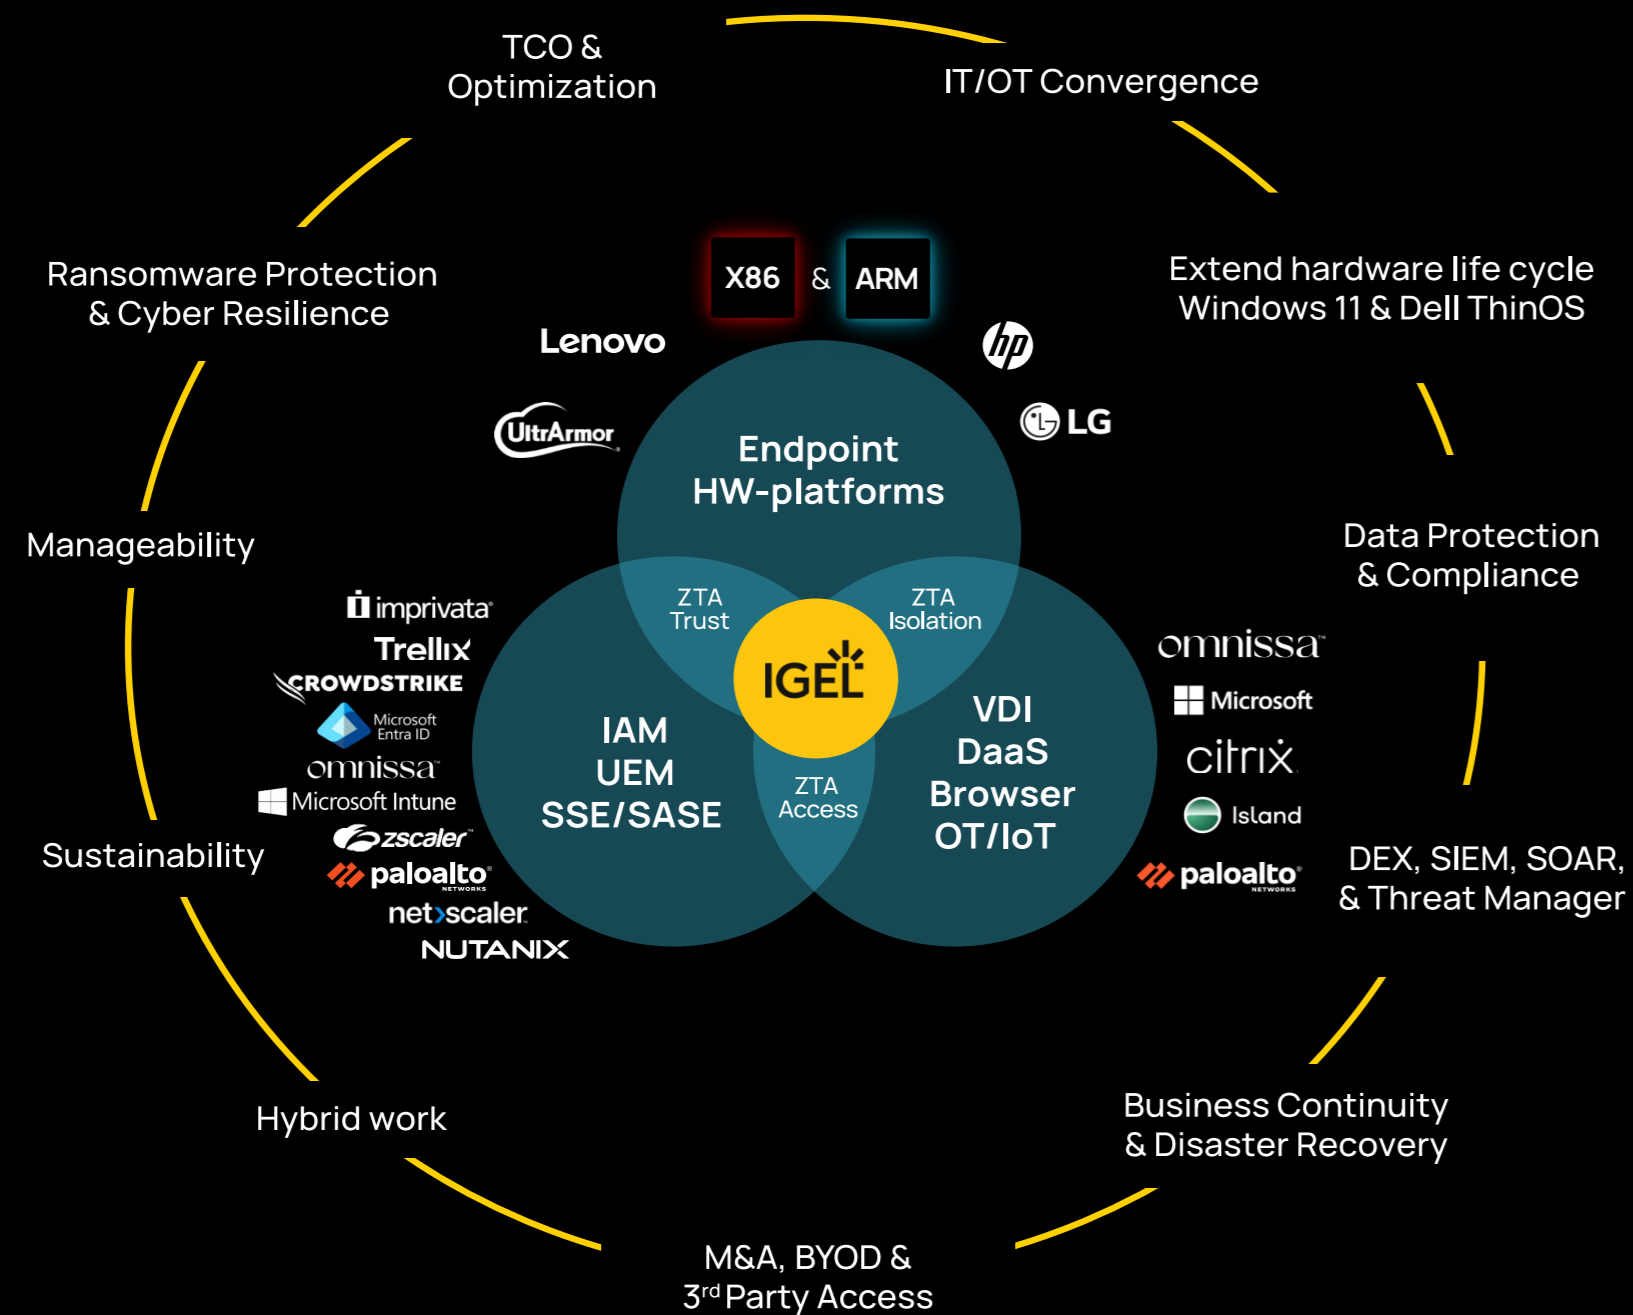

The Lifecycle

Architecture & Design

Use-case realization & migrations

Ongoing management, optimization & support

Today & Tomorrow

Healthcare / Business Continuity & DR

Jason Mafera - IGEL's Field CTO for Healthcare

AI – Secure the Endpoint

Gemini

Tomorrow

AI Armor™ & Contact Center

Emanuel Pirker – IGEL's Field CTO for AI & Contact Center

3 Benefits of “Simply IGEL it”

1

Preventative Security

IGEL Preventative Security Model™

2

Financial (TCO)

IGEL's TCO Model

3

Manageability

IGEL Adaptive Secure Endpoint Platform™ for IT & OT

New ROI Report