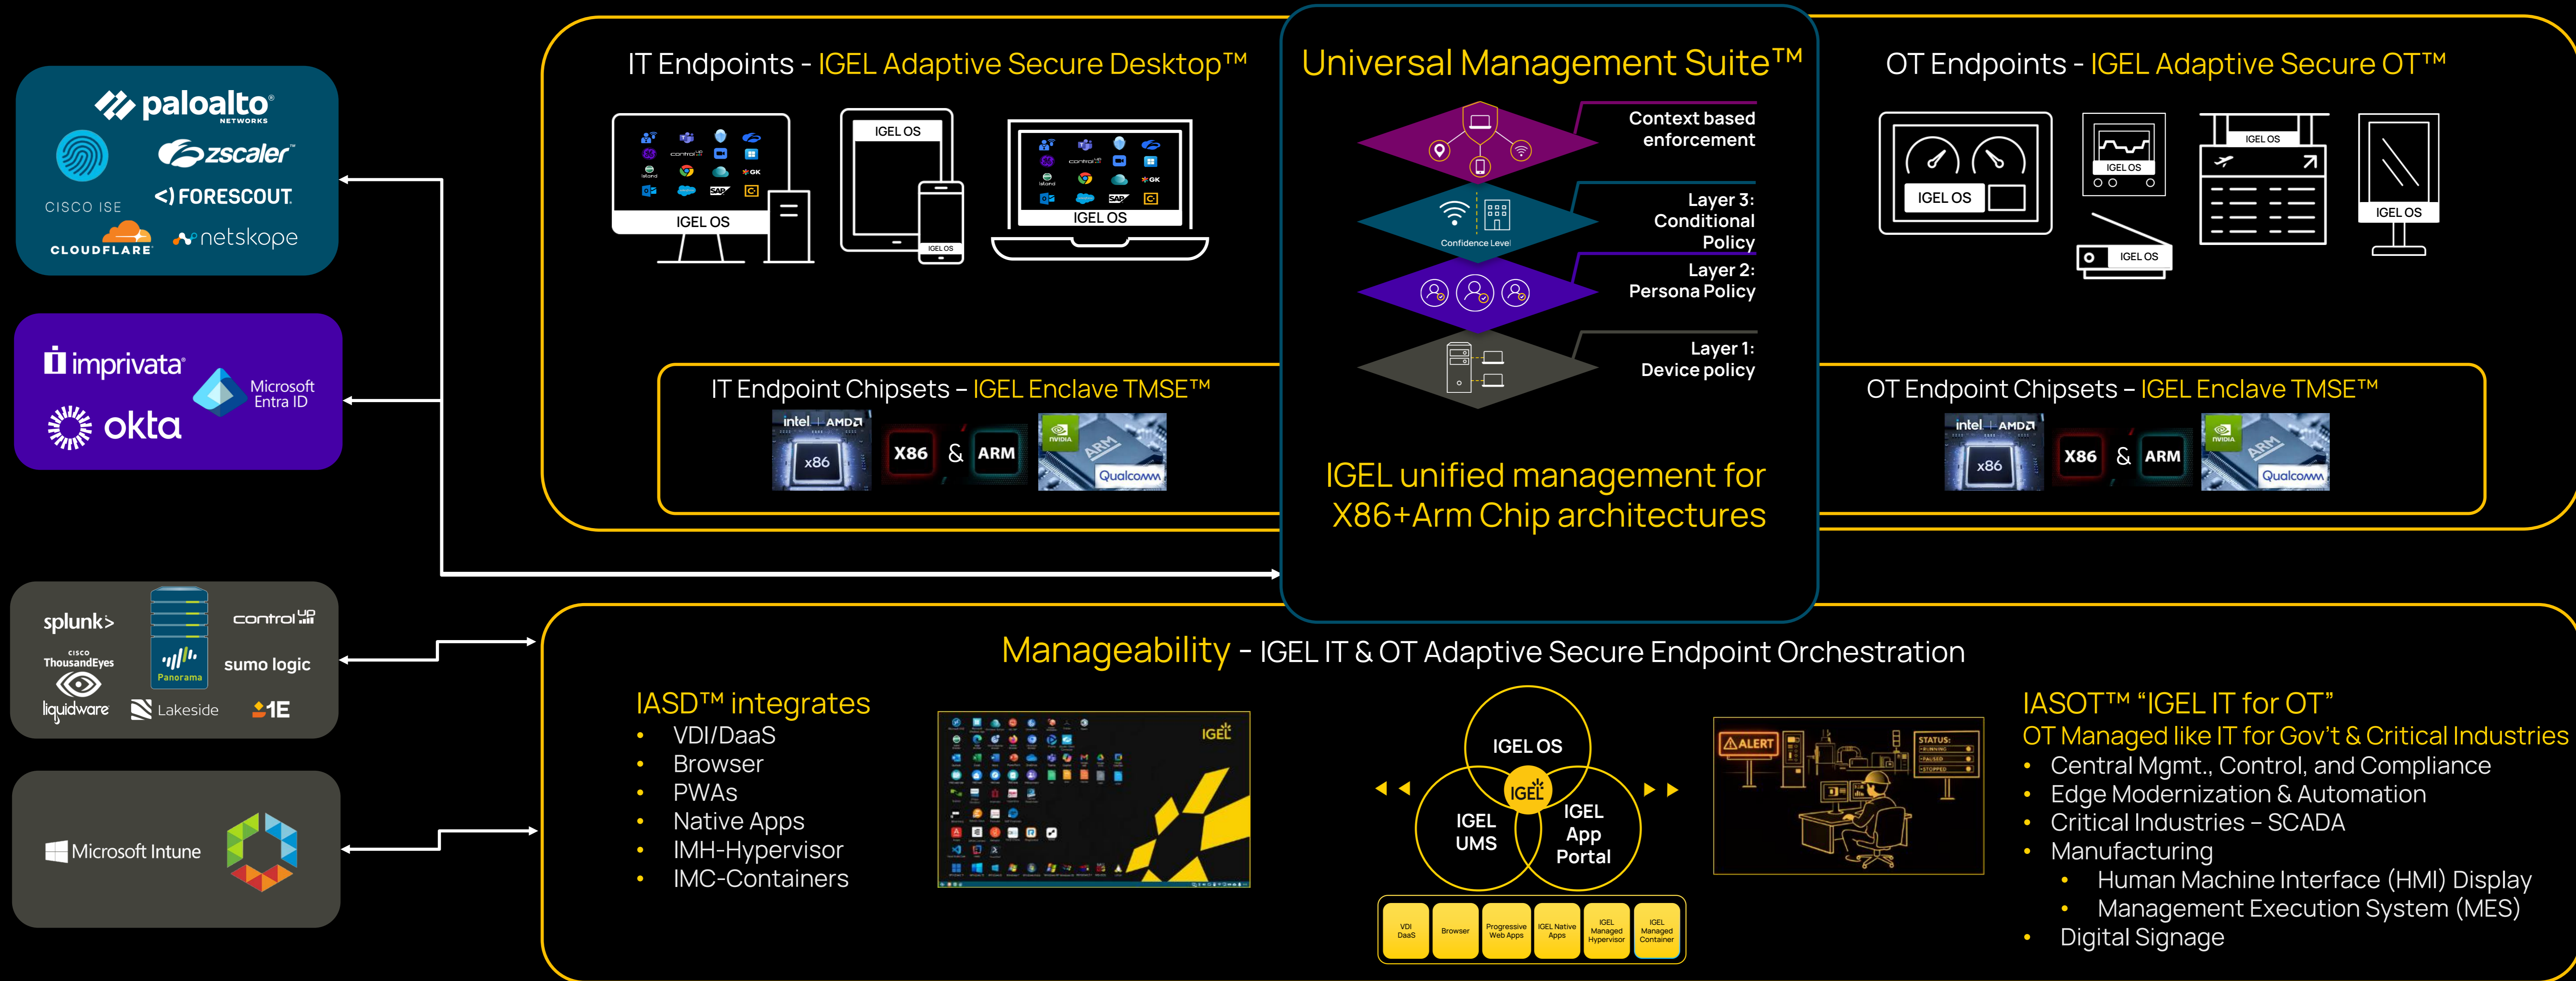

IGEL Ready 130 Partners

5x2 Go To Market

The table illustrates IGEL's 5x2 Go To Market strategy, focusing on **Highly Regulated Markets** across five industry sectors:

	Healthcare	Government	Finance	Manufacturing	Retail/Transport
Industry Regulations IGEL Supports	HIPAA CISA	FISMA/NIST SP 800-34 VsnID ZTA + CMMC FIPS	PCI DSS FINRA GLBA / SOX RFS	FDA IEC 62443 ISO27001	FAM - DOT PCI DSS
IGEL Advantage	PSM - ZTA Fast User Switching Kiosk MFA / FIDO2	PSM - ZTA Enforce Policy - TMSE™ IT+OT Security CAC/PIV MFA	PSM - ZTA HMI/HIC Desktop modernization MFA / FIDO2	PSM - ZTA Enforce Policy - TMSE™ IT+OT Security Edge virtualization IM/VMC	PSM - ZTA IT+OT Security
IGEL Ready Partners	Impriativa Phillips Nuance EHR-EPIC	NAC - SSE/SASE 90meter Cisco ISE Fortinet	Bloomberg Payment CC ATM-POS	OEM - Honeywell, ... Nym Arm devices	Arm devices POS

IGEL Business Continuity & Disaster Recovery™ for Windows

IGEL Dual Boot™

IGEL USB Boot™

IGEL now available for the entire Windows world

IGEL's Traditional OS Market

■ IGEL ■ Windows

Expanding the IGEL use case

Windows with IGEL BC&DR

■ IGEL ■ Windows

IGEL^{now}&next

ANNOUNCEMENT

Delivering the IGEL Adaptive Secure Desktop™

IGEL Preventative Security Model™

IGEL Adaptive Secure Endpoint Platform™

IGEL Adaptive Secure Desktop™

Ready for What's Next at the Edge + arm

From the endpoint to the edge — unified secure IGEL experience.

IGEL Adaptive Secure Endpoint Platform™

Continued expansion of use cases with the IGEL Adaptive Secure Endpoint OS Platform