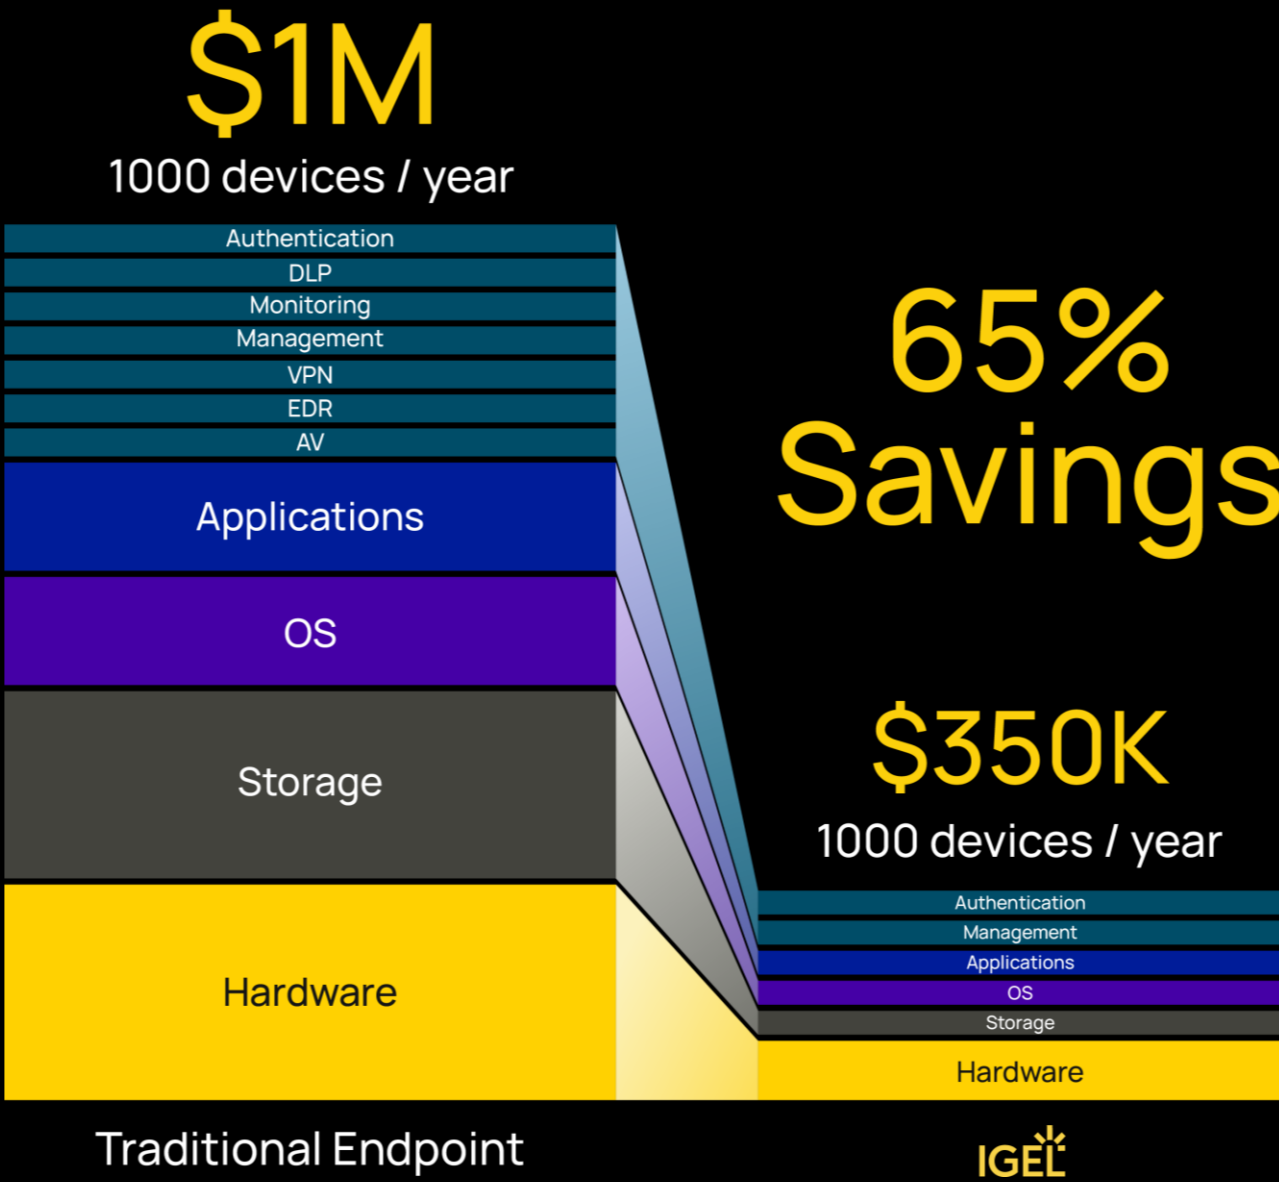

Financial (TCO)

IGEL's TCO Model