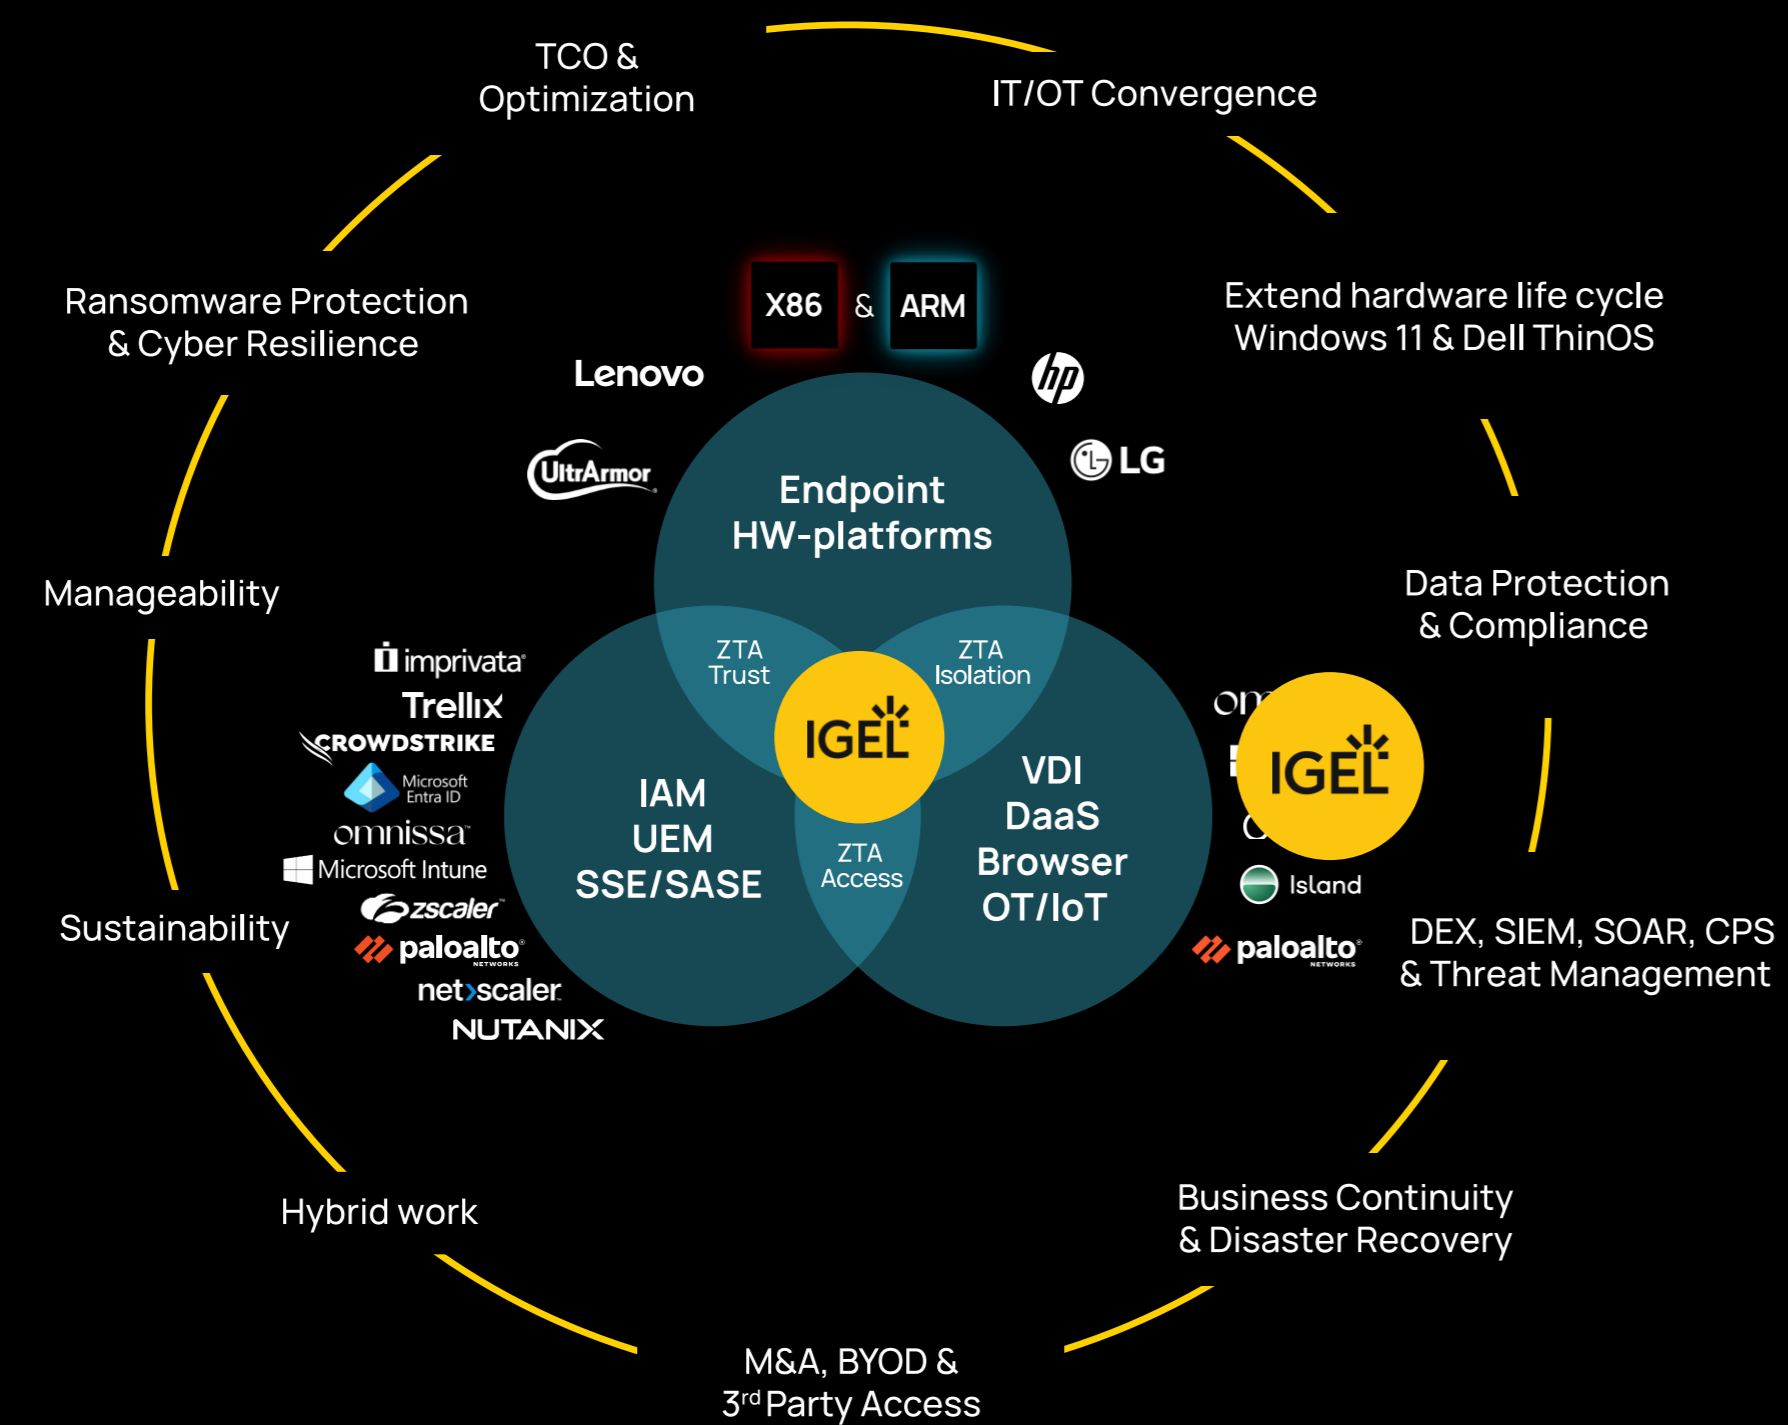

THALES

Trellix

Our focus

Solving today's problems
and built for the future

The Adaptive Secure Endpoint OS Platform for Now & Next

Our offering

IGEL

Business Continuity & Disaster Recovery™
for Windows

IGEL Business Continuity & Disaster Recovery™ for Windows

IGEL Dual Boot™

IGEL USB Boot™

IGEL now available for the entire Windows world

IGEL's Traditional OS Market

■ IGEL ■ Windows

Expanding the IGEL use case

Windows with IGEL BC&DR

■ IGEL ■ Windows

IGEL^{now}&next

ANNOUNCEMENT

Delivering the IGEL Adaptive Secure Desktop™

IGEL Preventative Security Model™

IGEL Adaptive Secure Endpoint Platform™

IGEL Adaptive Secure Desktop™

Ready for What's Next at the Edge + arm

From the endpoint to the edge — unified secure IGEL experience.

IGEL Adaptive Secure Endpoint Platform™

Continued expansion of use cases with the IGEL Adaptive Secure Endpoint OS Platform