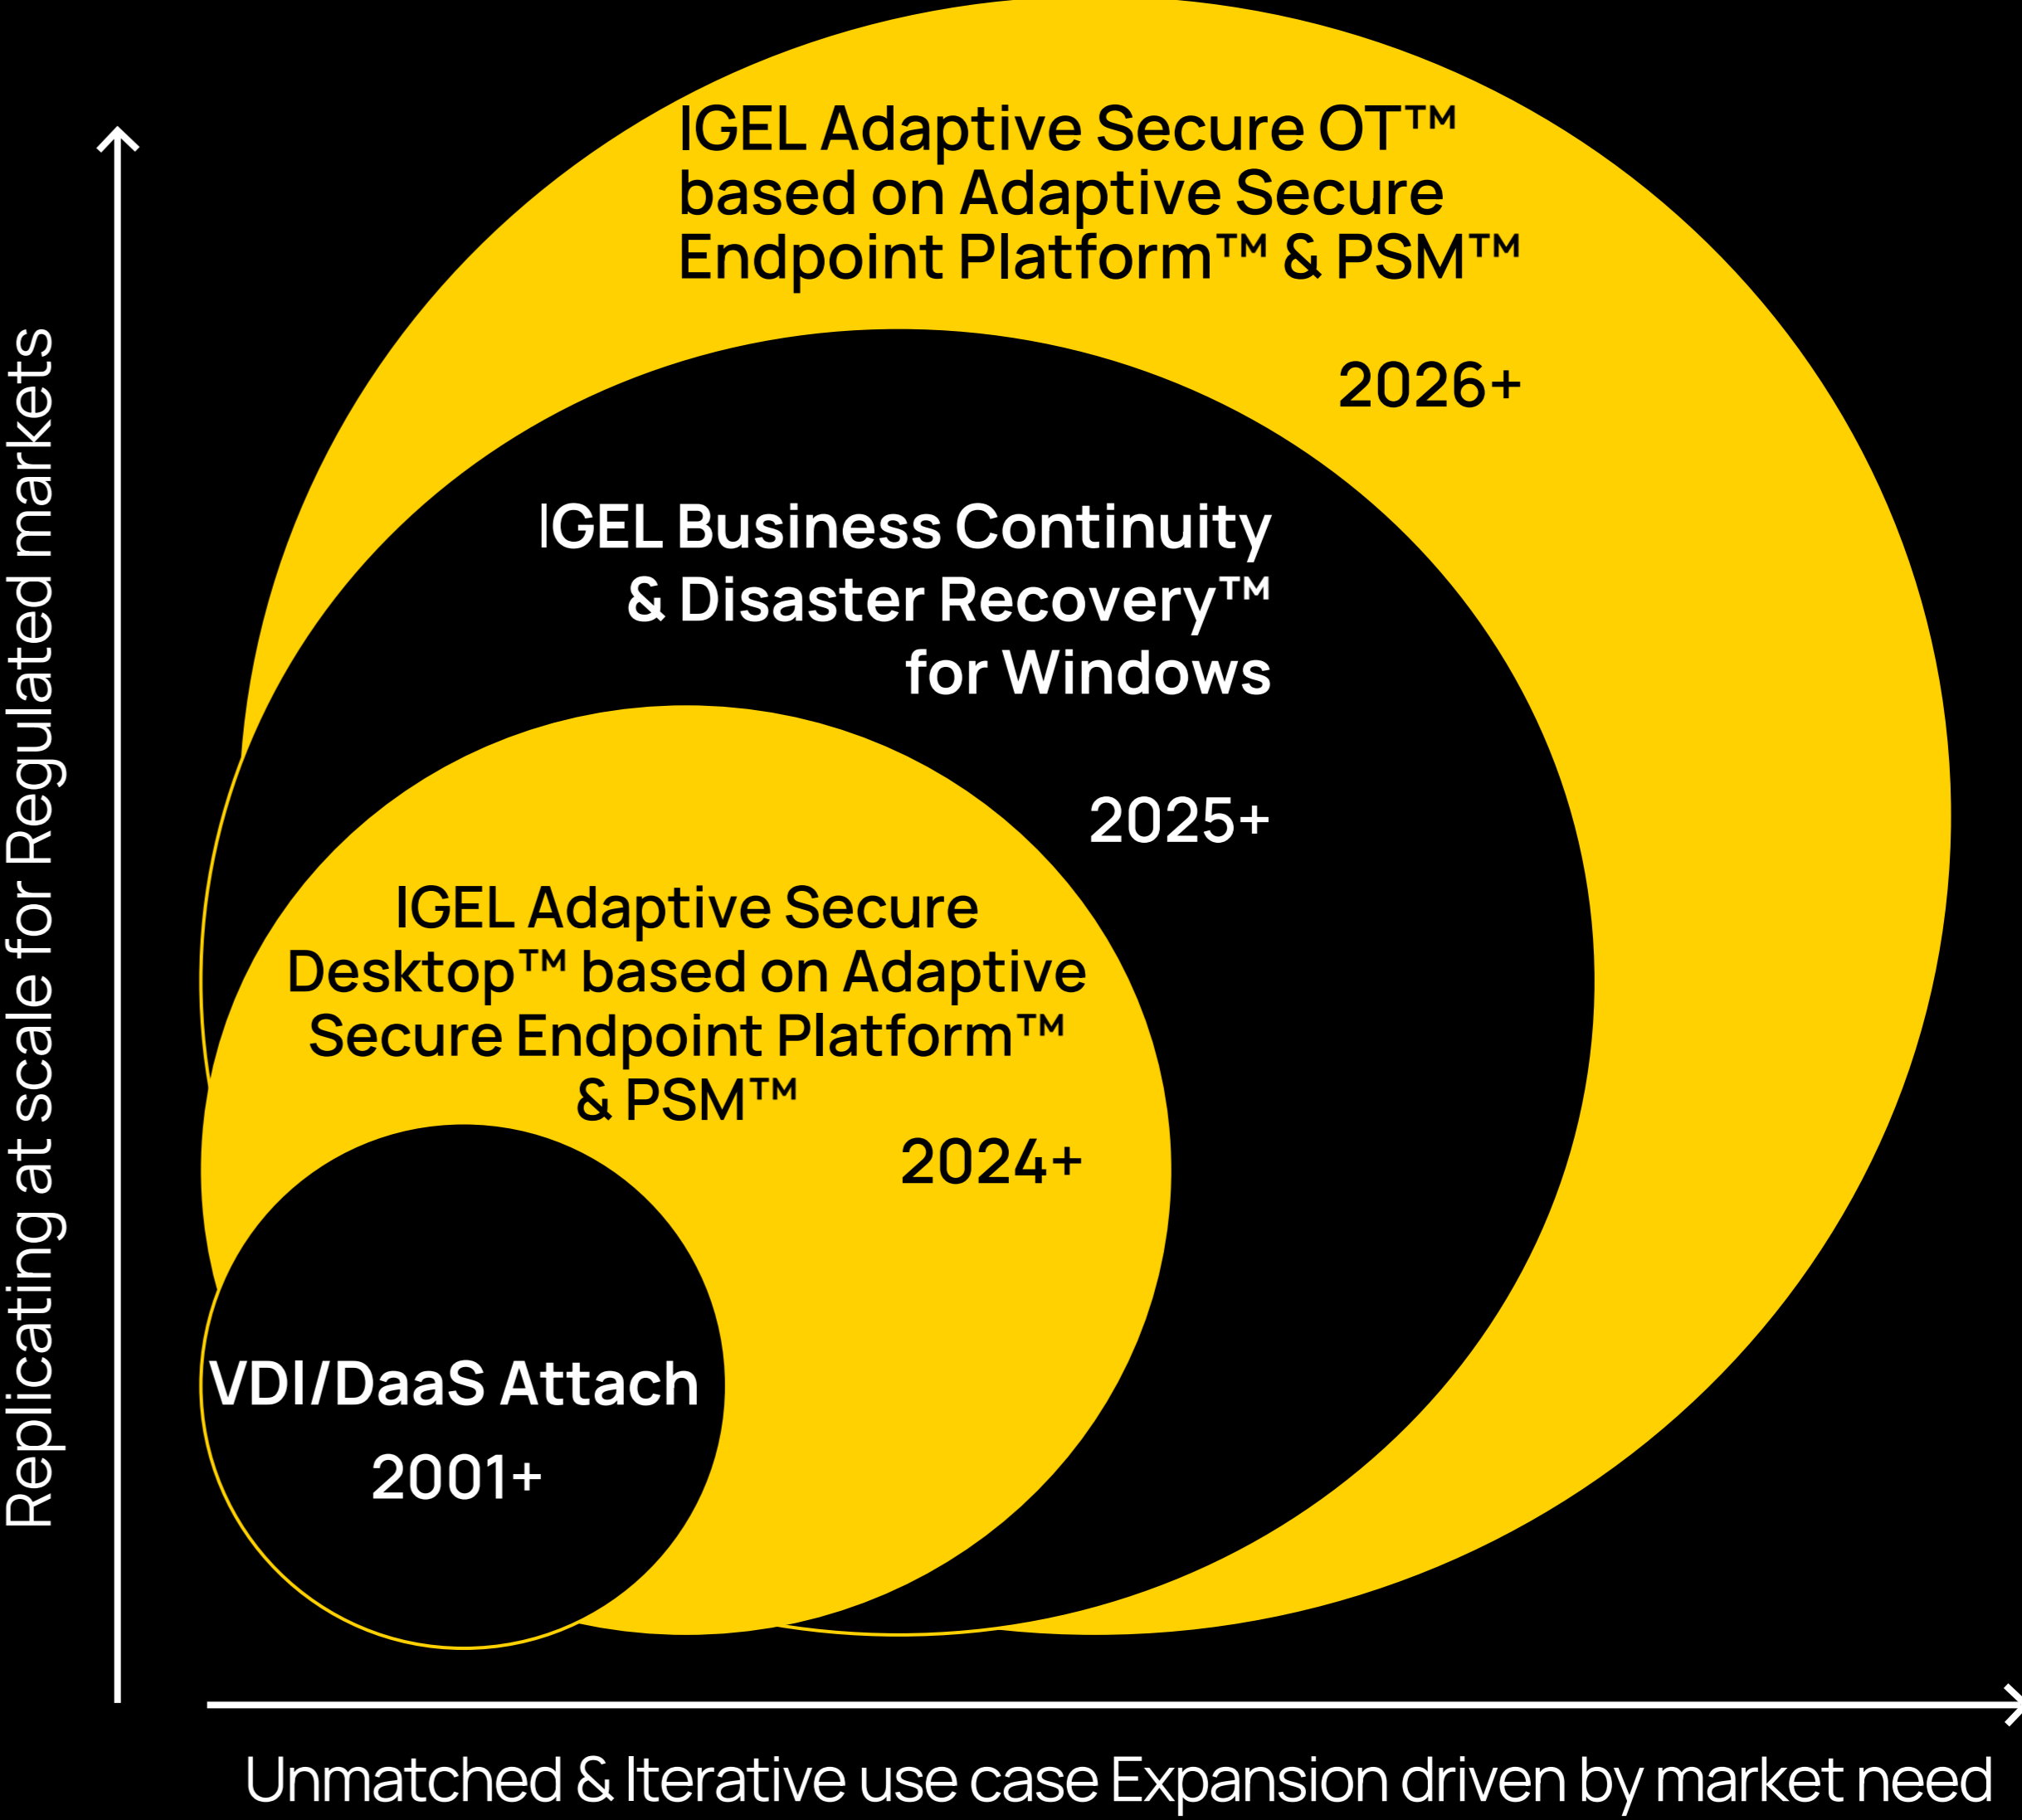

Windows with IGEL BC&DR

■ IGEL ■ Windows

IGEL^{now}&next

ANNOUNCEMENT

Delivering the IGEL Adaptive Secure Desktop™

IGEL Preventative Security Model™

IGEL Adaptive Secure Endpoint Platform™

IGEL Adaptive Secure Desktop™

Ready for What's Next at the Edge + arm

From the endpoint to the edge — unified secure IGEL experience.

IGEL Adaptive Secure Endpoint Platform™

Continued expansion of use cases with the IGEL Adaptive Secure Endpoint OS Platform

Praveen Gnanapragasam, VP of Product Management
Ash Chowdappa, Chief Product & Development Officer

Deep Integrations in Regulated Critical Industry Verticals

Healthcare

Government

Finance

Retail/Transport

Manufacturing