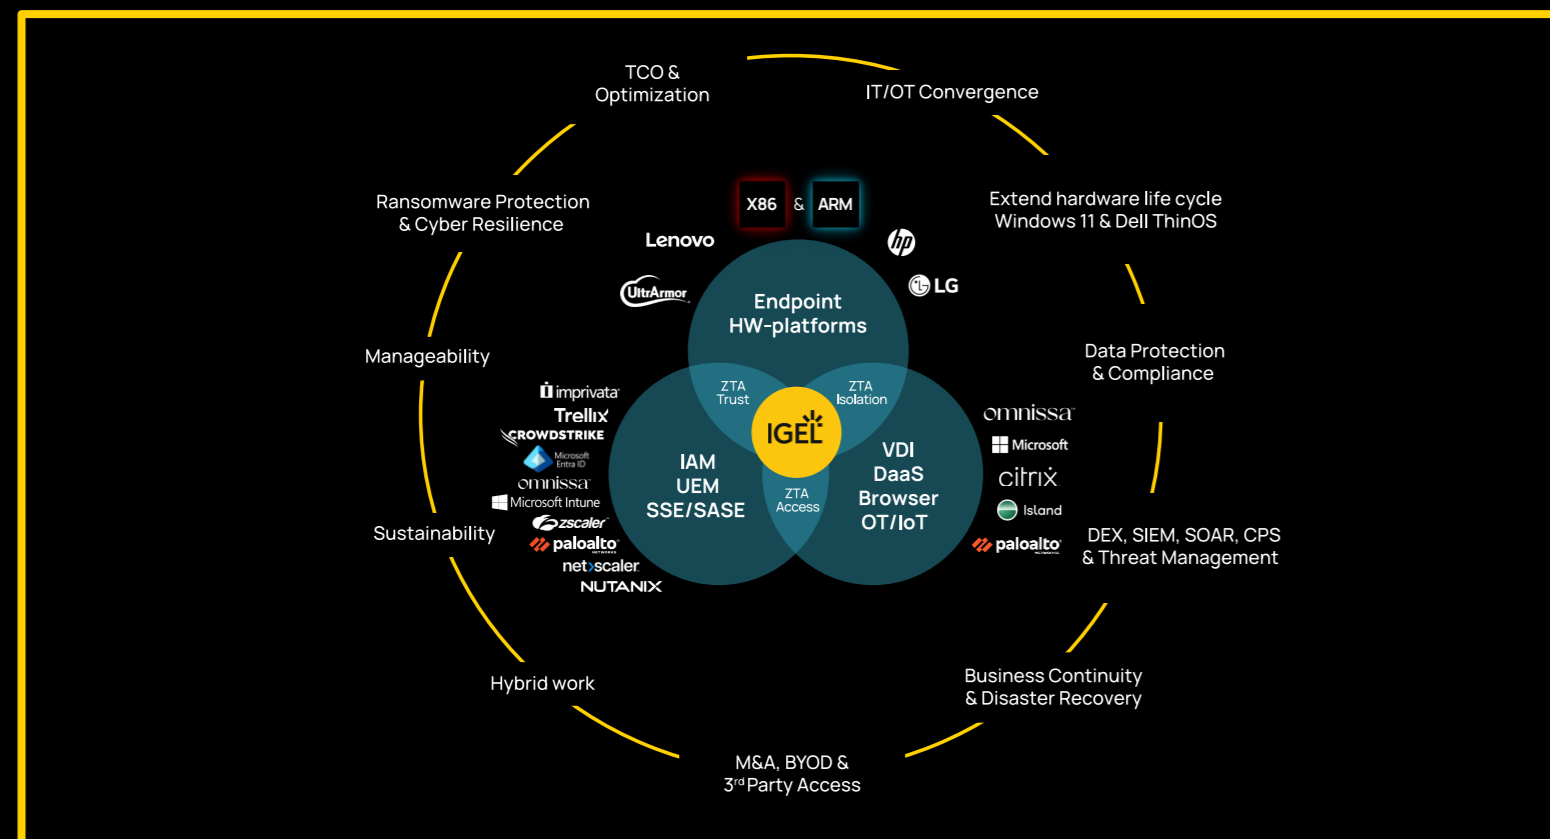

**THE AFTERPARTY
JUST GOT EPIC**
TITO PUENTE JR.

Live at the world-famous LIV Nightclub.

APRIL 1

DON'T MISS OUT

Now & Next

Keynotes

Matthias Haas IGEL's CTO

IGEL Preventative Security Model™

IGEL Ready 130 Partners

5x2 Go To Market

The table illustrates IGEL's 5x2 Go To Market strategy, focusing on **Highly Regulated Markets** across five industry sectors:

	Healthcare	Government	Finance	Manufacturing	Retail/Transport
Industry Regulations IGEL Supports	HIPAA CISA	FISMA/NIST SP 800-34 VsnID ZTA + CMMC FIPS	PCI DSS FINRA GLBA / SOX RFS	FDA IEC 62443 ISO27001	FAM - DOT PCI DSS
IGEL Advantage	PSM - ZTA Fast User Switching Kiosk MFA / FIDO2	PSM - ZTA Enforce Policy - TMSE™ IT+OT Security CAC/PIV MFA	PSM - ZTA HMI/HIC Desktop modernization MFA / FIDO2	PSM - ZTA Enforce Policy - TMSE™ IT+OT Security Edge virtualization IM/VMC	PSM - ZTA IT+OT Security
IGEL Ready Partners	Impriativa Phillips Nuance EHR-EPIC	NAC - SSE/SASE 90meter Cisco ISE Fortinet	Bloomberg Payment CC ATM-POS	OEM - Honeywell, ... Nym Arm devices	Arm devices POS

Additional focus areas include **Zero Trust Architecture / IP protection / Offshore development**, **Business Continuity & Disaster Recovery**, **OT / IOT / Digital Signage**, **Contact Center**, **SmartAuth™**, and **AI Armor™**.