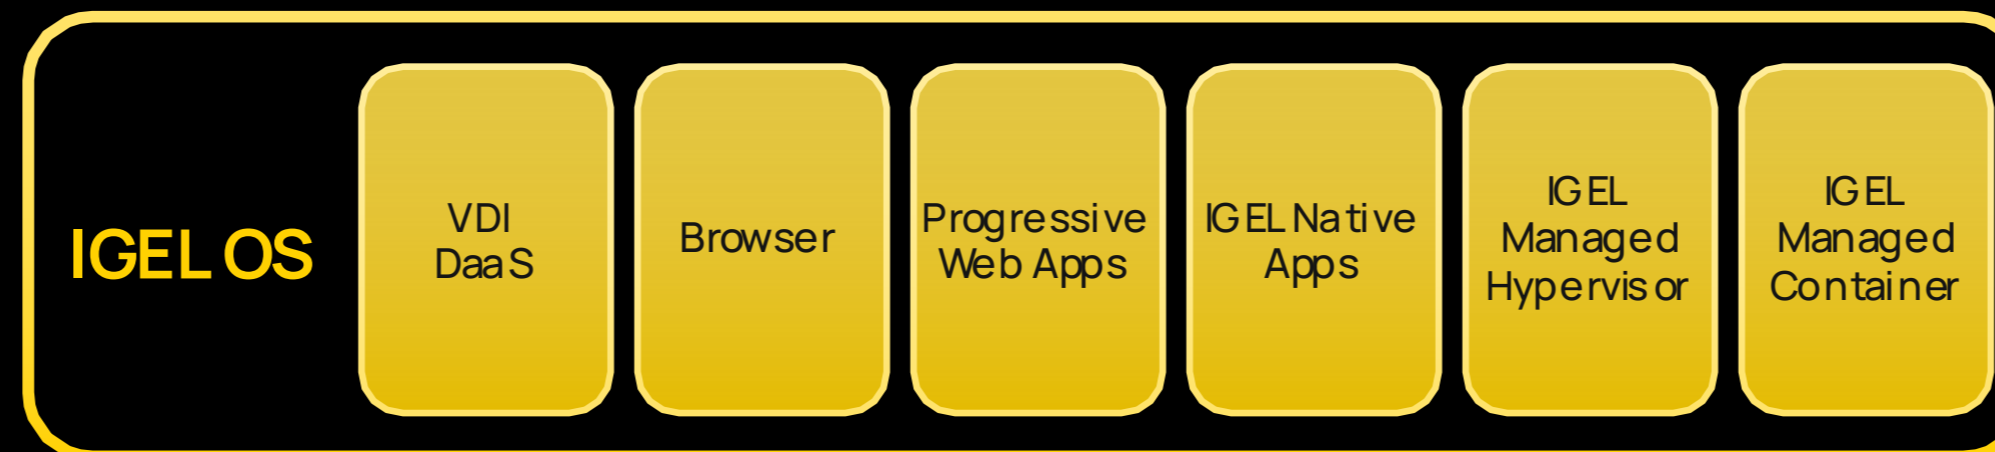

IGEL Business Continuity & Disaster Recovery™ for Windows

IGEL Dual Boot™

IGEL USB Boot™

IGEL now available for the entire Windows world

IGEL's Traditional OS Market

■ IGEL ■ Windows

Expanding the IGEL use case

Windows with IGEL BC&DR

■ IGEL ■ Windows

IGEL^{now}&next

ANNOUNCEMENT

Delivering the IGEL Adaptive Secure Desktop™

IGEL Preventative Security Model™

IGEL Adaptive Secure Endpoint Platform™

IGEL Adaptive Secure Desktop™

Ready for What's Next at the Edge + arm

From the endpoint to the edge — unified secure IGEL experience.

IGEL Adaptive Secure Endpoint Platform™

Continued expansion of use cases with the IGEL Adaptive Secure Endpoint OS Platform