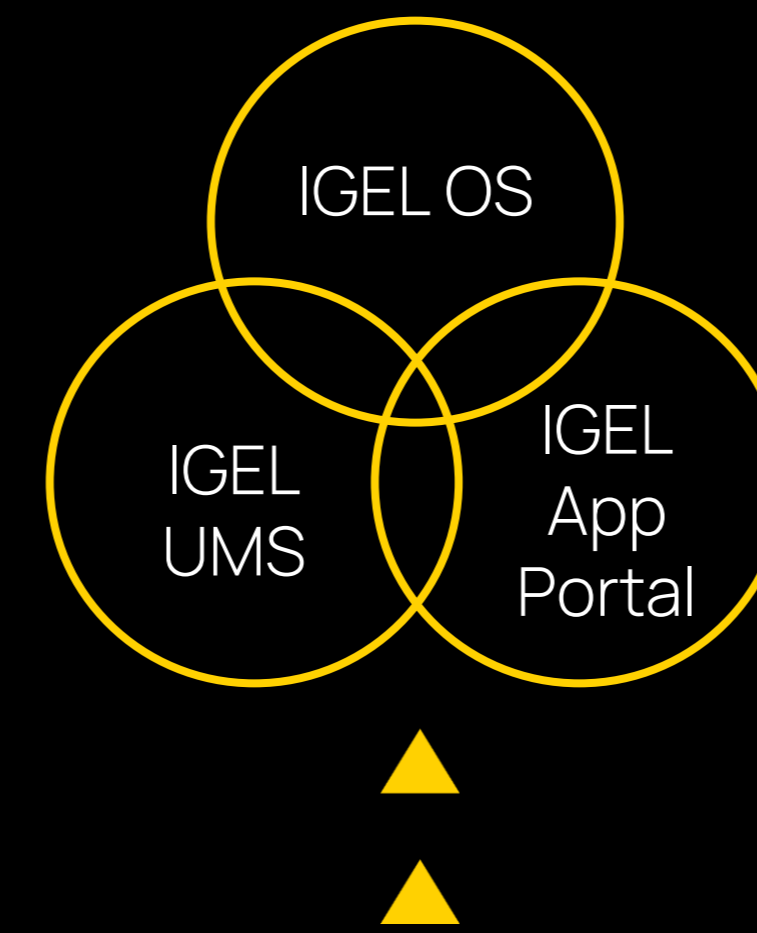

IGEL Business Continuity & Disaster Recovery™ for Windows

IGEL Dual Boot™

IGEL USB Boot™

IGEL now available for the entire Windows world

IGEL's Traditional OS Market

■ IGEL ■ Windows

Expanding the IGEL use case

Windows with IGEL BC&DR

■ IGEL ■ Windows

IGEL^{now}&next

ANNOUNCEMENT

Delivering the IGEL Adaptive Secure Desktop™

IGEL Preventative Security Model™

IGEL Adaptive Secure Endpoint Platform™

IGEL Adaptive Secure Desktop™

Ready for What's Next at the Edge + arm

From the endpoint to the edge — unified secure IGEL experience.

IGEL Adaptive Secure Endpoint Platform™

Continued expansion of use cases with the IGEL Adaptive Secure Endpoint OS Platform