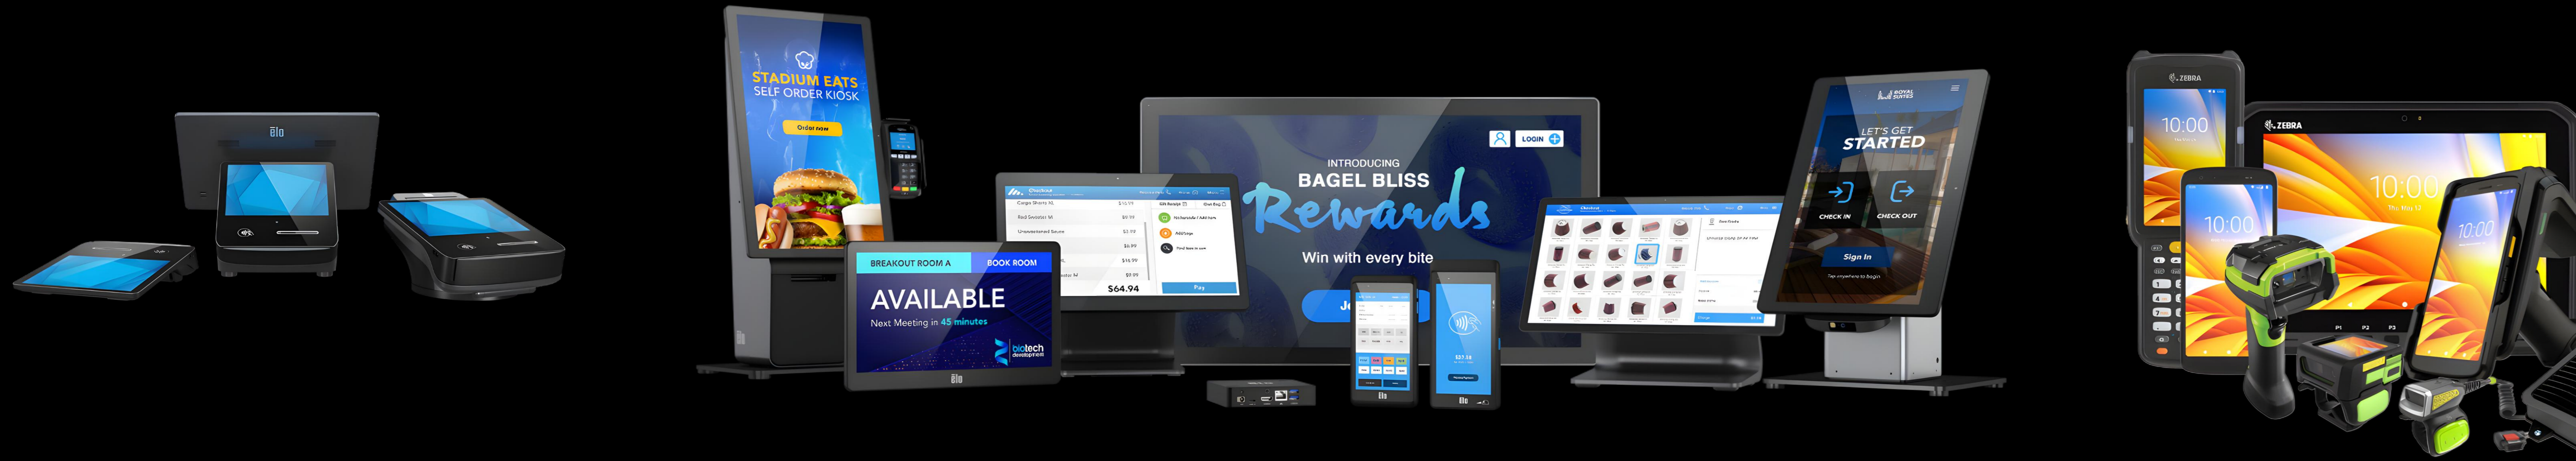

Ready for What's Next at the Edge + arm

From the endpoint to the edge — unified secure IGEL experience.