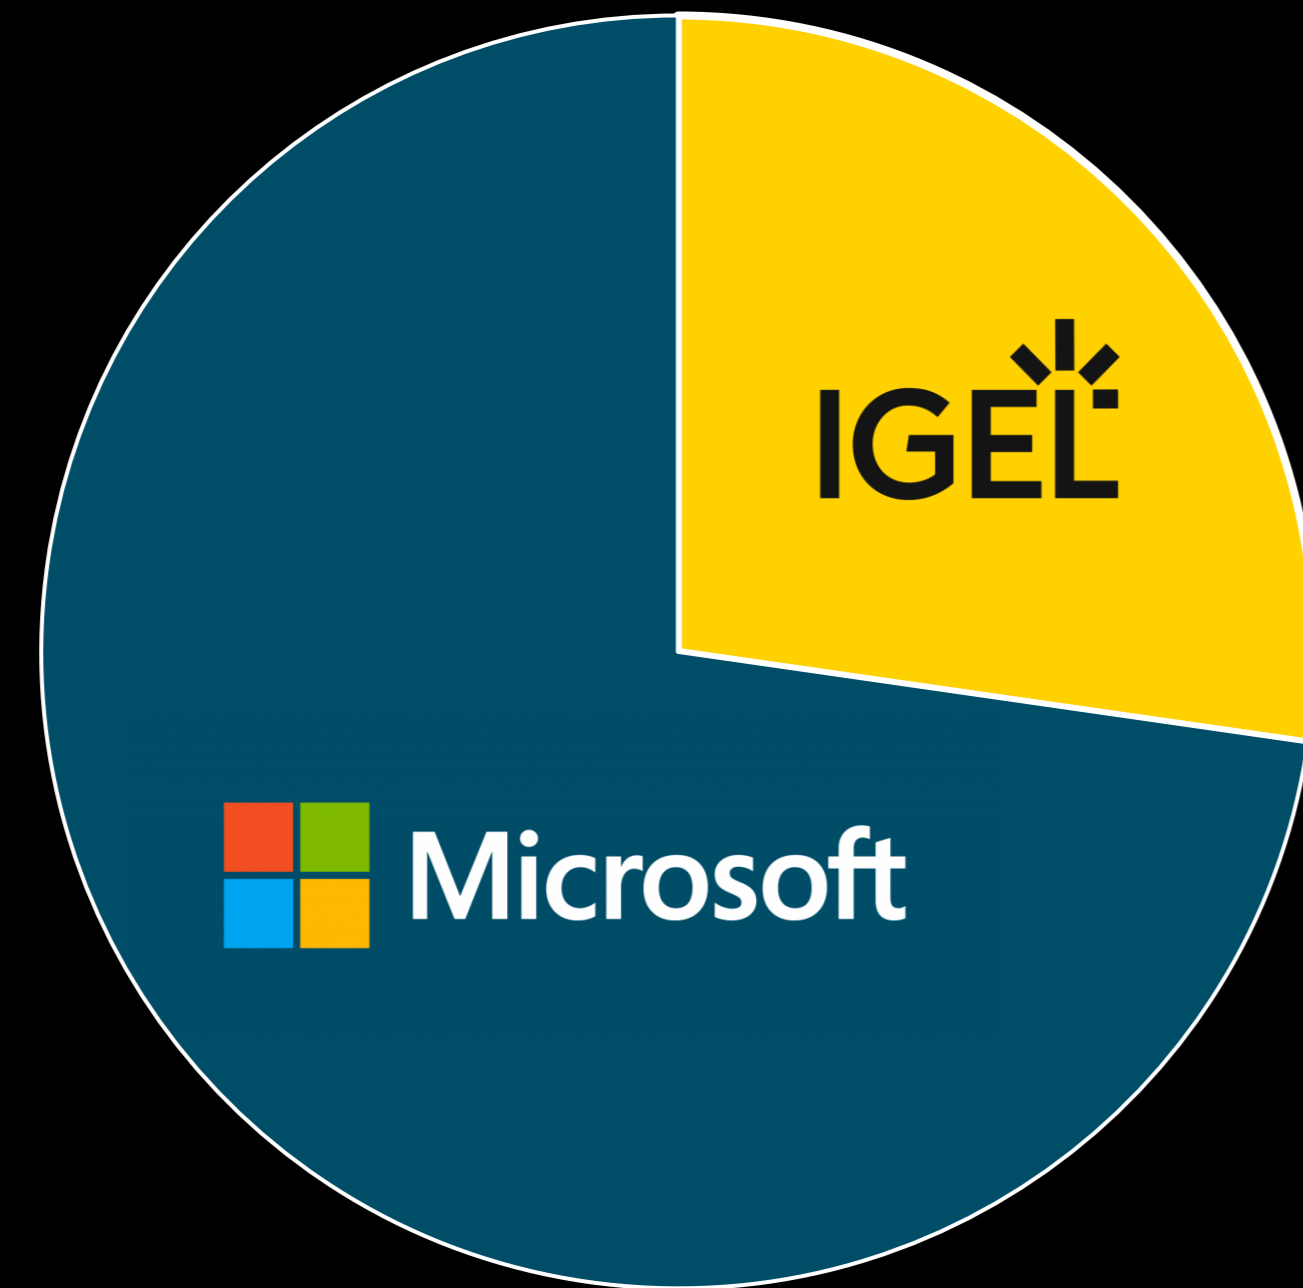

IGEL Business Continuity & Disaster Recovery™ for Windows

IGEL Dual Boot™

IGEL USB Boot™

IGEL now available for the entire Windows world

IGEL's Traditional OS Market

■ IGEL ■ Windows

Expanding the IGEL use case