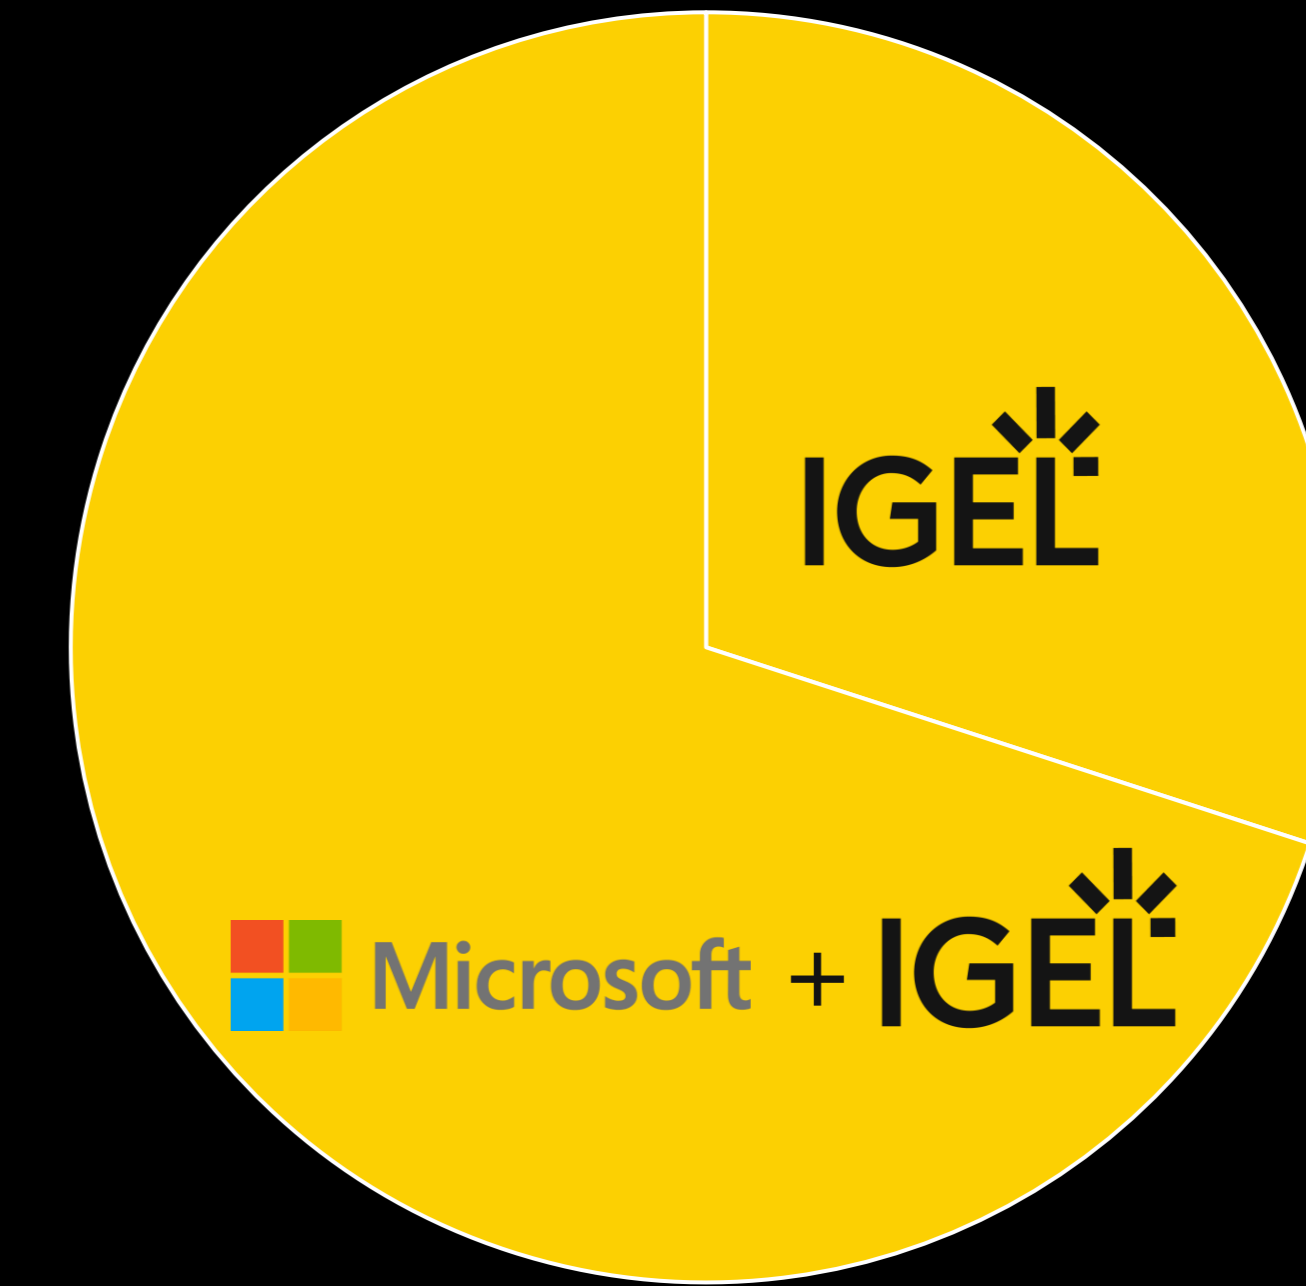

Windows with IGEL BC&DR