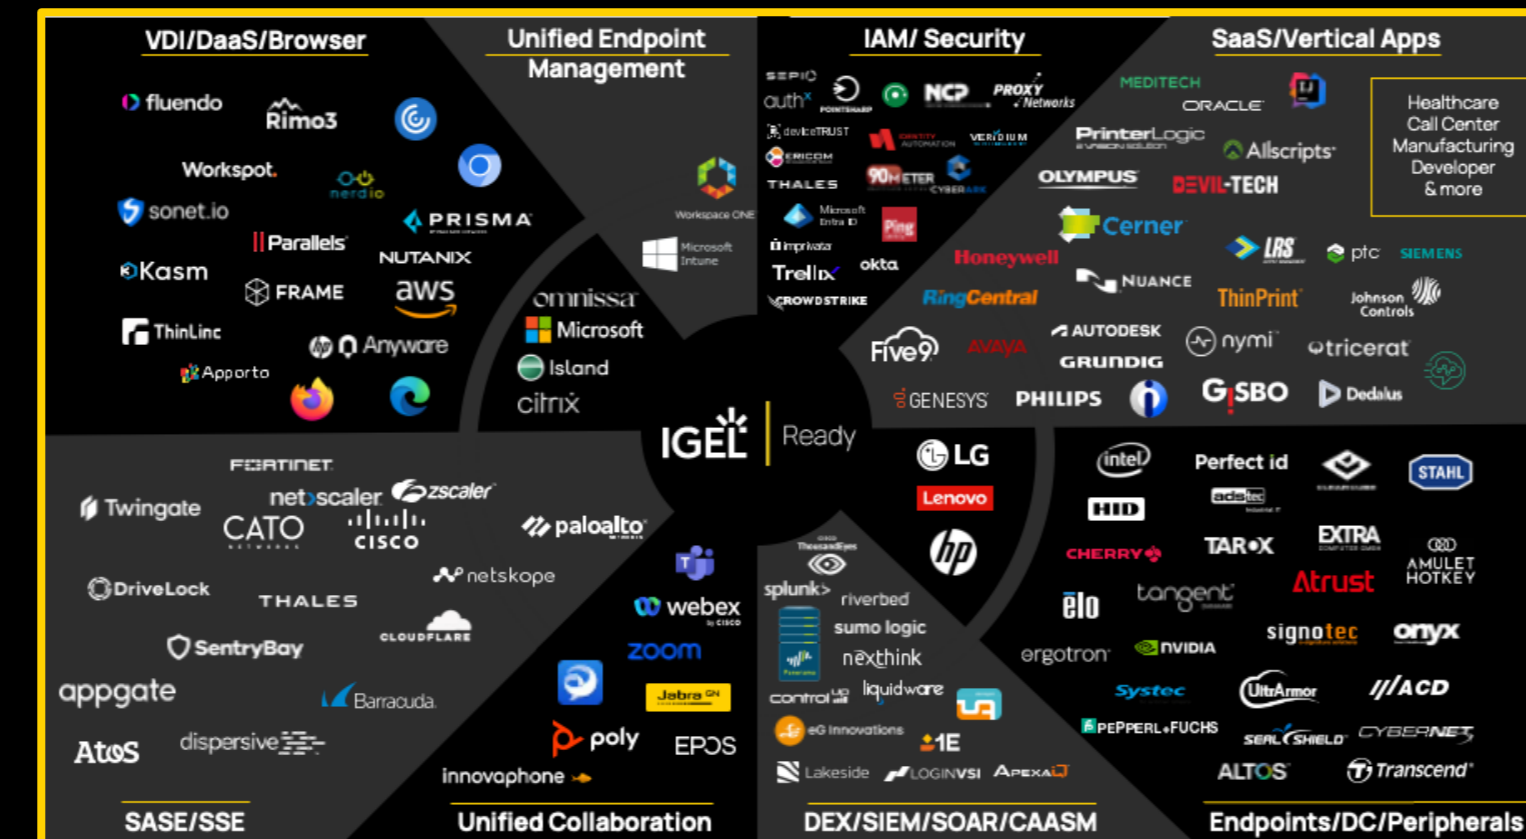

**THE AFTERPARTY
JUST GOT EPIC**
TITO PUENTE JR.

Live at the world-famous LIV Nightclub.

APRIL 1

DON'T MISS OUT

Now & Next

Keynotes

Matthias Haas IGEL's CTO

IGEL Preventative Security Model™

IGEL Ready 130 Partners

5x2 Go To Market

The table illustrates IGEL's 5x2 Go To Market strategy, focusing on **Highly Regulated Markets** across five industry sectors:

	Healthcare	Government	Finance	Manufacturing	Retail/Transport
Industry Regulations IGEL Supports	HIPAA CISA	FISMA/NIST SP 800-34 VsnID ZTA + CMMC FIPS	PCI DSS FINRA GLBA / SOX RFS	FDA IEC 62443 ISO27001	FAM - DOT PCI DSS
IGEL Advantage	PSM - ZTA Fast User Switching Kiosk MFA / FIDO2	PSM - ZTA Enforce Policy - TMSE™ IT+OT Security CAC/PIV MFA	PSM - ZTA HMI/HIC Desktop modernization MFA / FIDO2	PSM - ZTA Enforce Policy - TMSE™ IT+OT Security Edge virtualization IM/VMC	PSM - ZTA IT+OT Security
IGEL Ready Partners	Impriativa Phillips Nuance EHR-EPIC	NAC - SSE/SASE 90meter Cisco ISE Fortinet	Bloomberg Payment CC ATM-POS	OEM - Honeywell, ... Nym Arm devices	Arm devices POS

Additional focus areas include **Zero Trust Architecture / IP protection / Offshore development**, **Business Continuity & Disaster Recovery**, **OT / IOT / Digital Signage**, **Contact Center**, **SmartAuth™**, and **AI Armor™**.