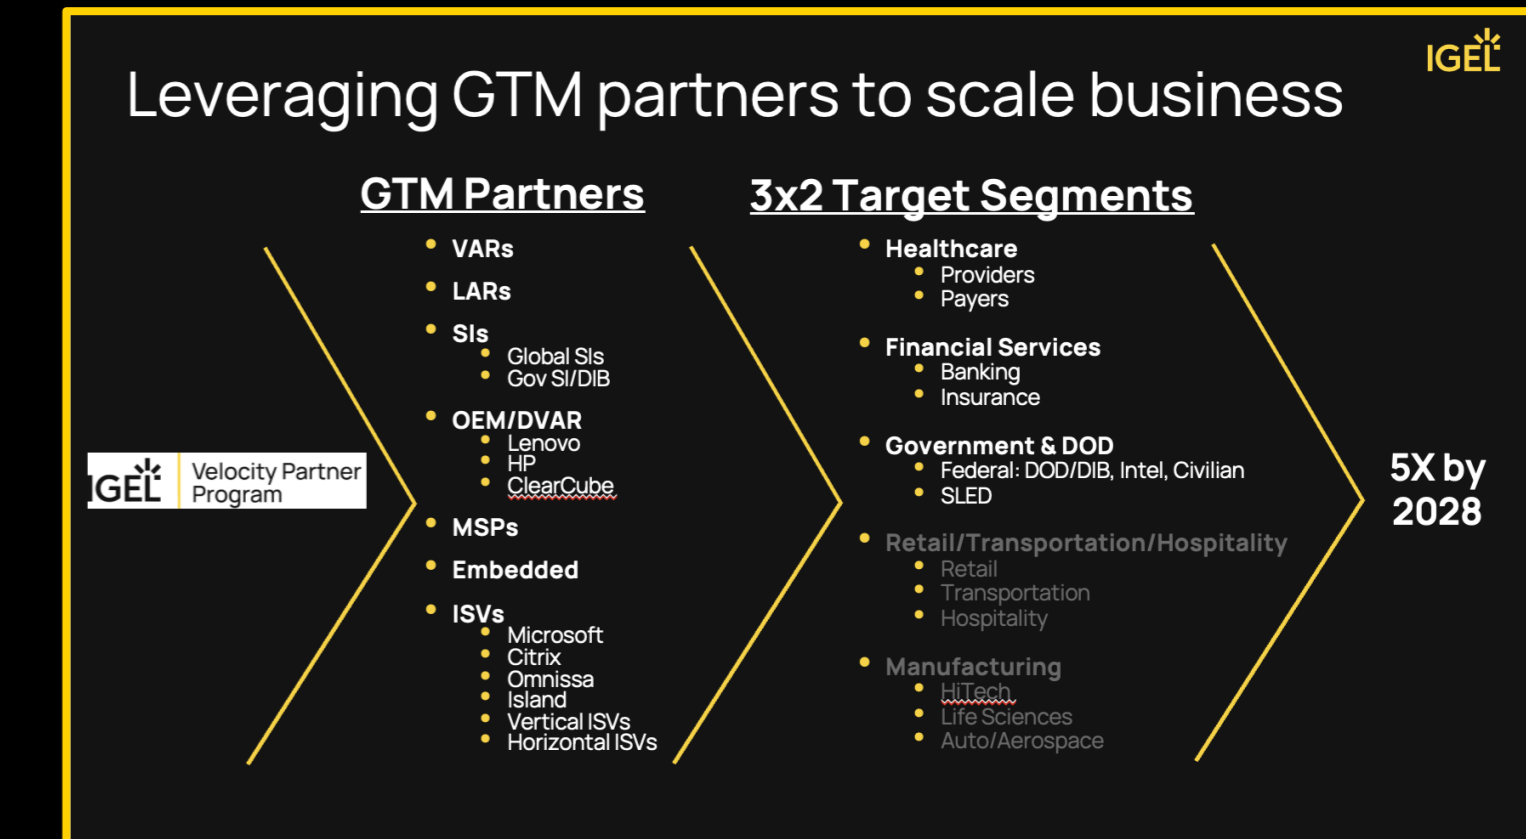

IGEL Ready 130 Partners

5x2 Go To Market

The table illustrates IGEL's 5x2 Go To Market strategy, focusing on **Highly Regulated Markets** across five industry sectors:

	Healthcare	Government	Finance	Manufacturing	Retail/Transport
Industry Regulations IGEL Supports	HIPAA CISA	FISMA/NIST SP 800-34 VsnID ZTA + CMMC FIPS	PCI DSS FINRA GLBA / SOX RFS	FDA IEC 62443 ISO27001	FAM - DOT PCI DSS
IGEL Advantage	PSM - ZTA Fast User Switching Kiosk MFA / FIDO2	PSM - ZTA Enforce Policy - TMSE™ IT+OT Security CAC/PIV MFA	PSM - ZTA HMI/HIC Desktop modernization MFA / FIDO2	PSM - ZTA Enforce Policy - TMSE™ IT+OT Security Edge virtualization IM/VMC	PSM - ZTA IT+OT Security
IGEL Ready Partners	Impriativa Phillips Nuance EHR-EPIC	NAC - SSE/SASE 90meter Cisco ISE Fortinet	Bloomberg Payment CC ATM-POS	OEM - Honeywell, ... Nym Arm devices	Arm devices POS

Additional focus areas include **Zero Trust Architecture / IP protection / Offshore development**, **Business Continuity & Disaster Recovery**, **OT / IOT / Digital Signage**, **Contact Center**, **SmartAuth™**, and **AI Armor™**.

Strong Channel

IGĚĽ

Global Value add Distributor for key Preventative Security Model™ Partners

IGEL  now  next

ANNOUNCEMENT

ARISTA

netsky

paloalto
NETWORKS