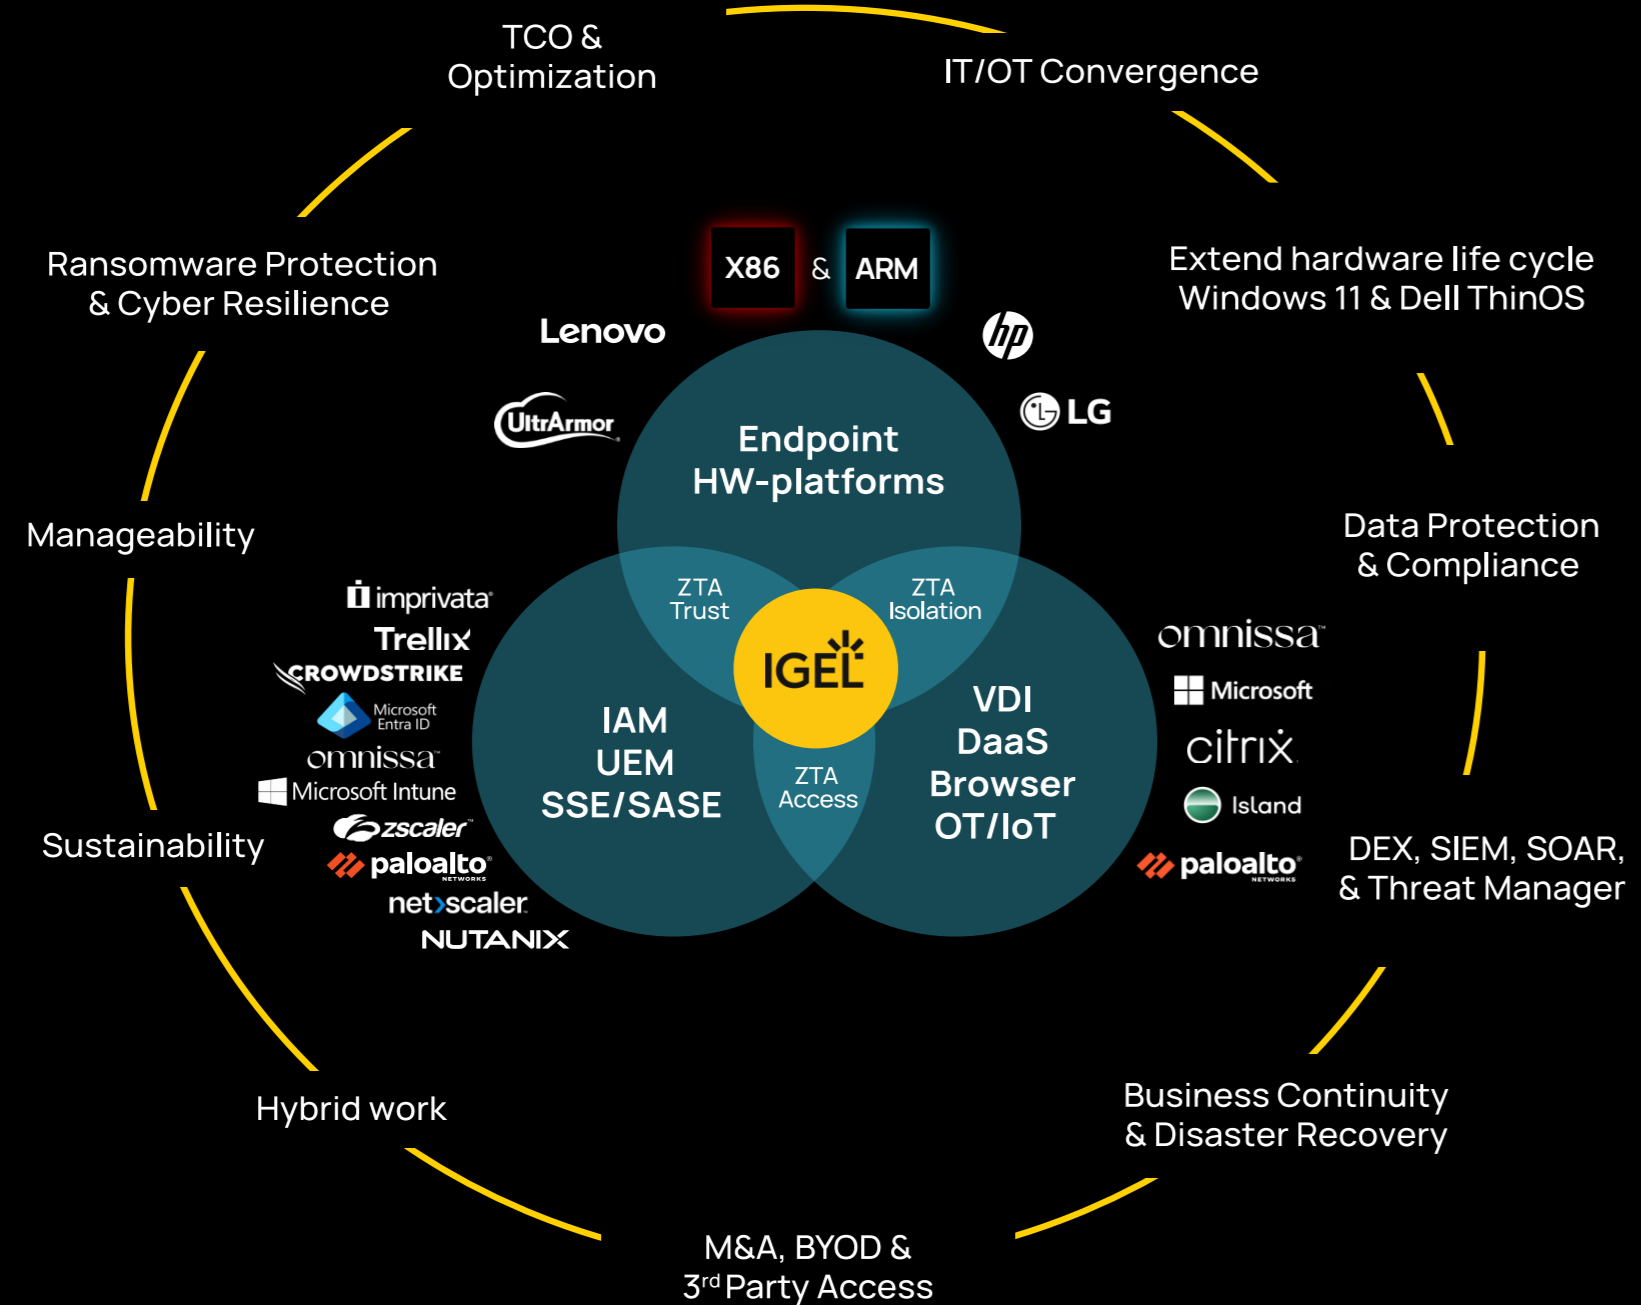

3 Benefits of “Simply IGEL it”

1

Preventative Security IGEL Preventative Security Model™