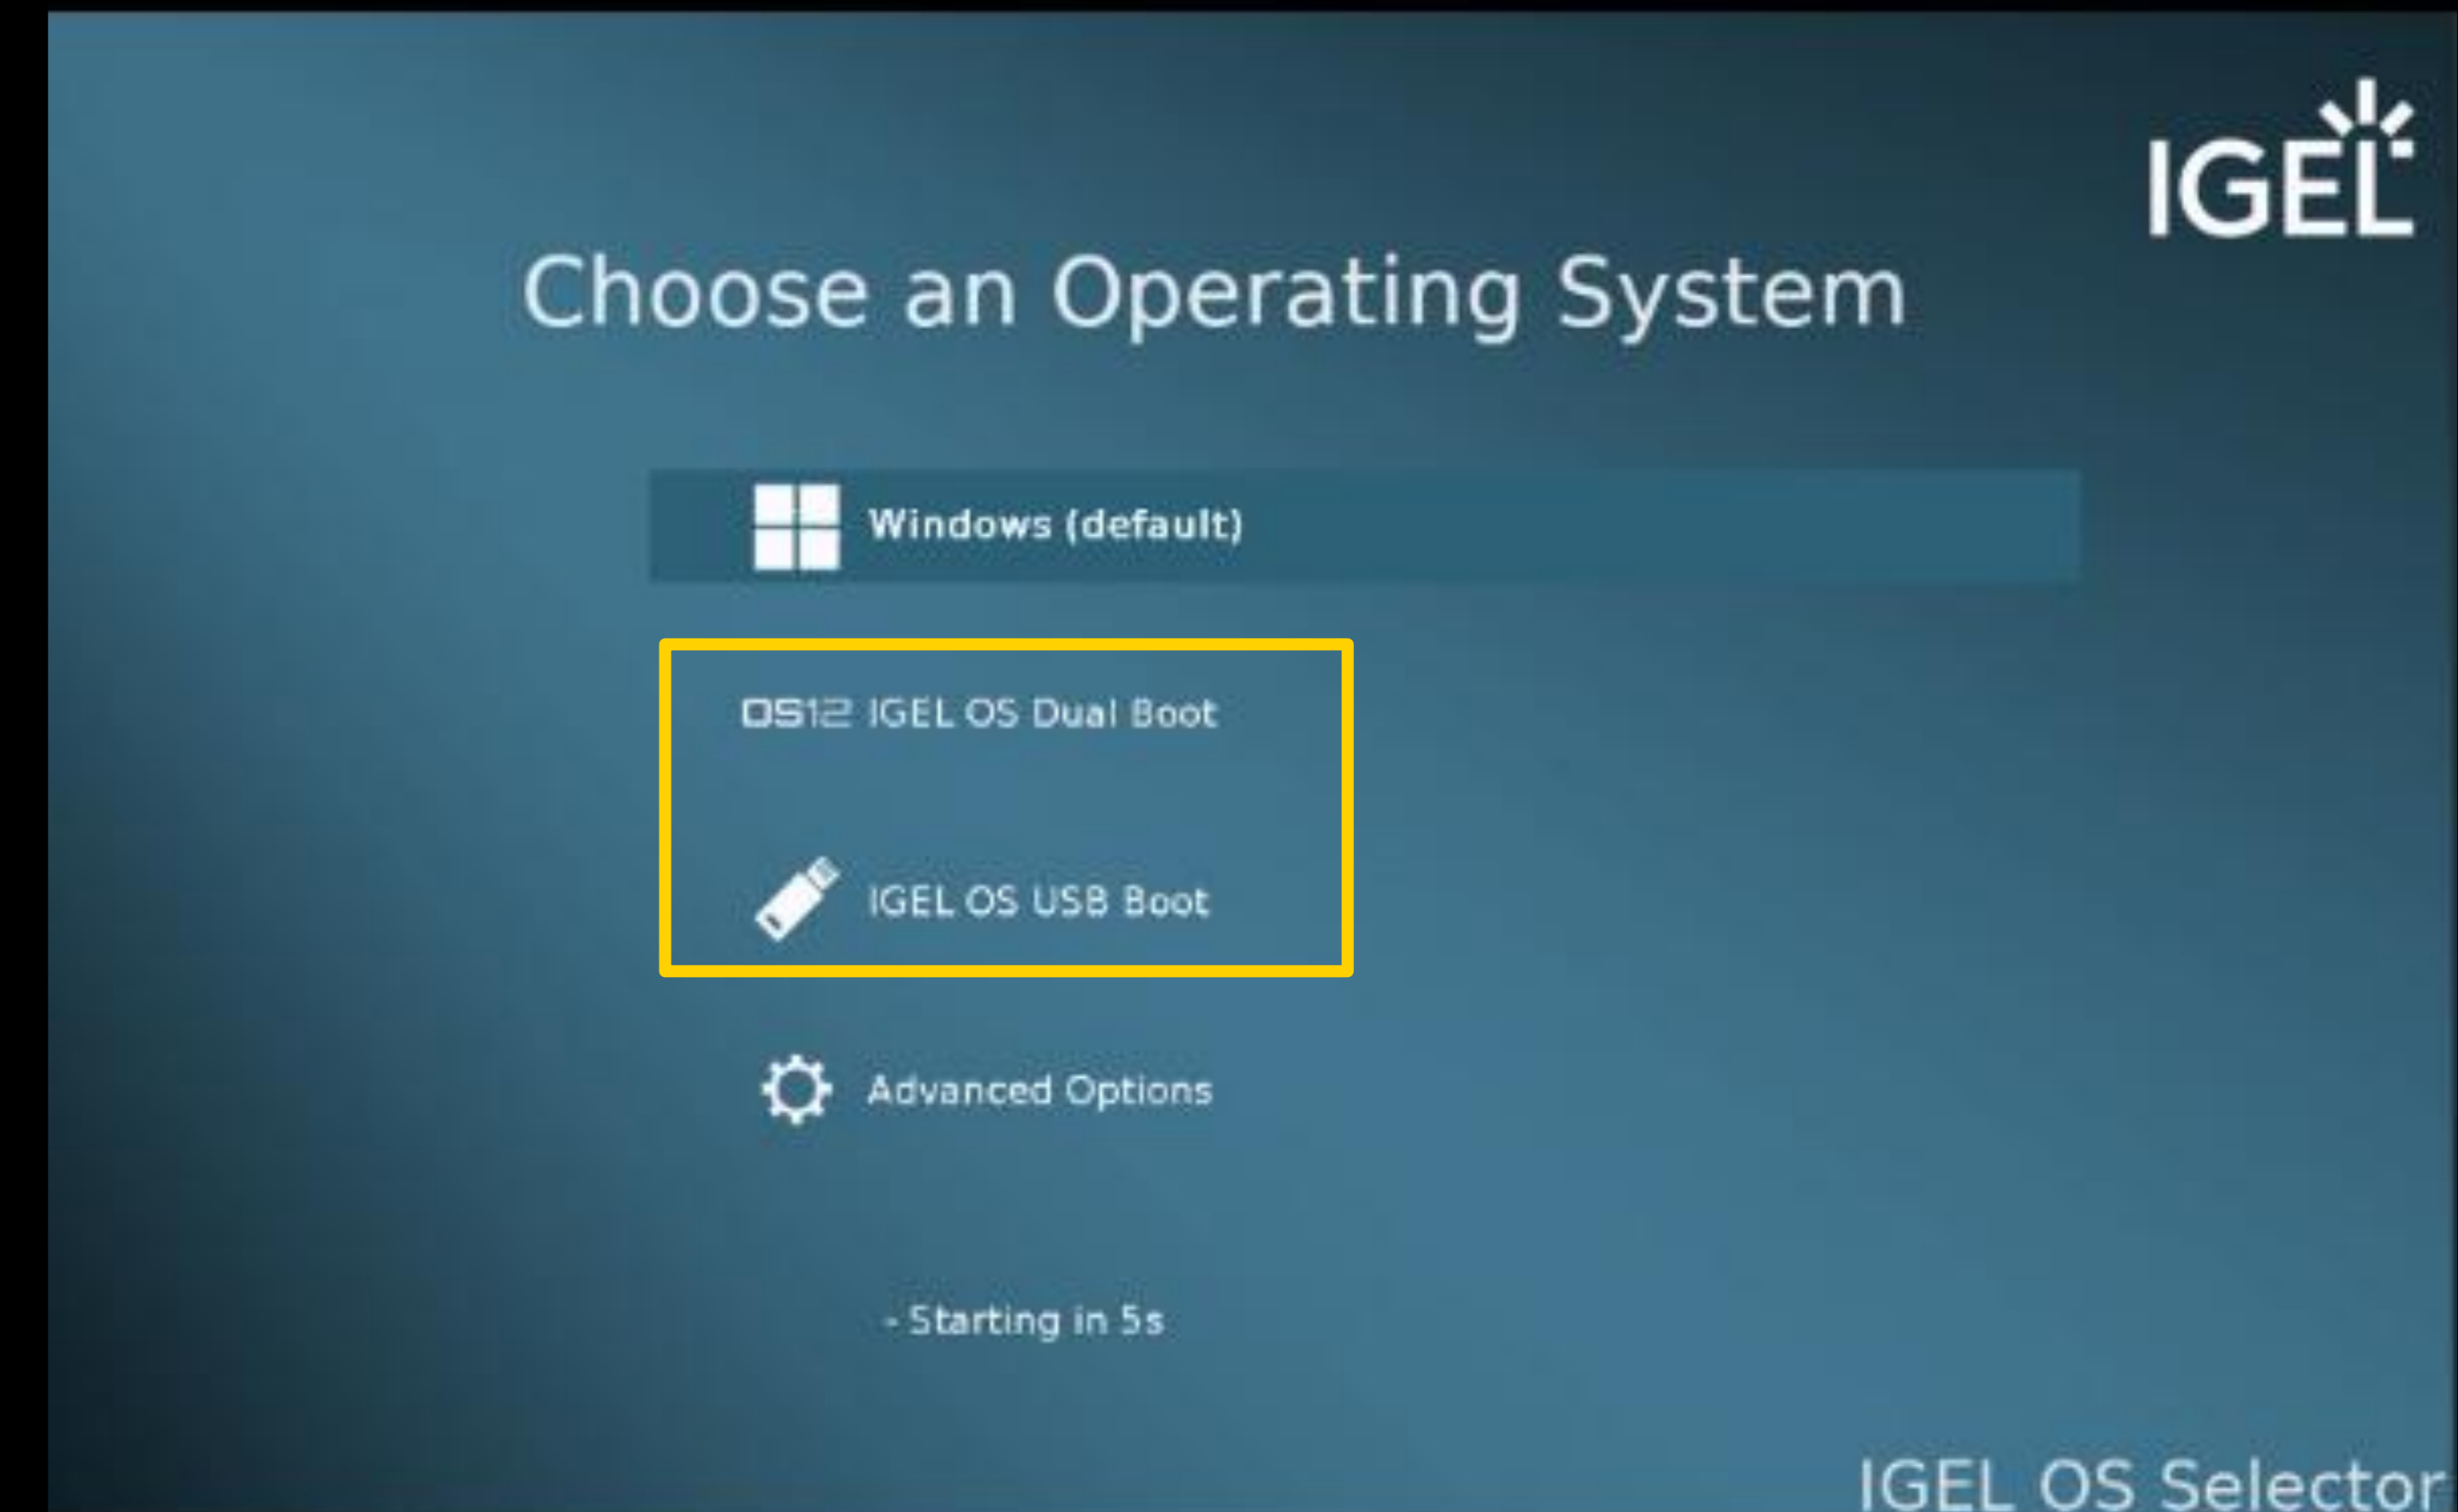

IGEL Business Continuity & Disaster Recovery™ for Windows

IGEL Dual Boot™

IGEL USB Boot™

IGEL now available for the entire Windows world

IGEL's Traditional OS Market

■ IGEL ■ Windows

Expanding the IGEL use case