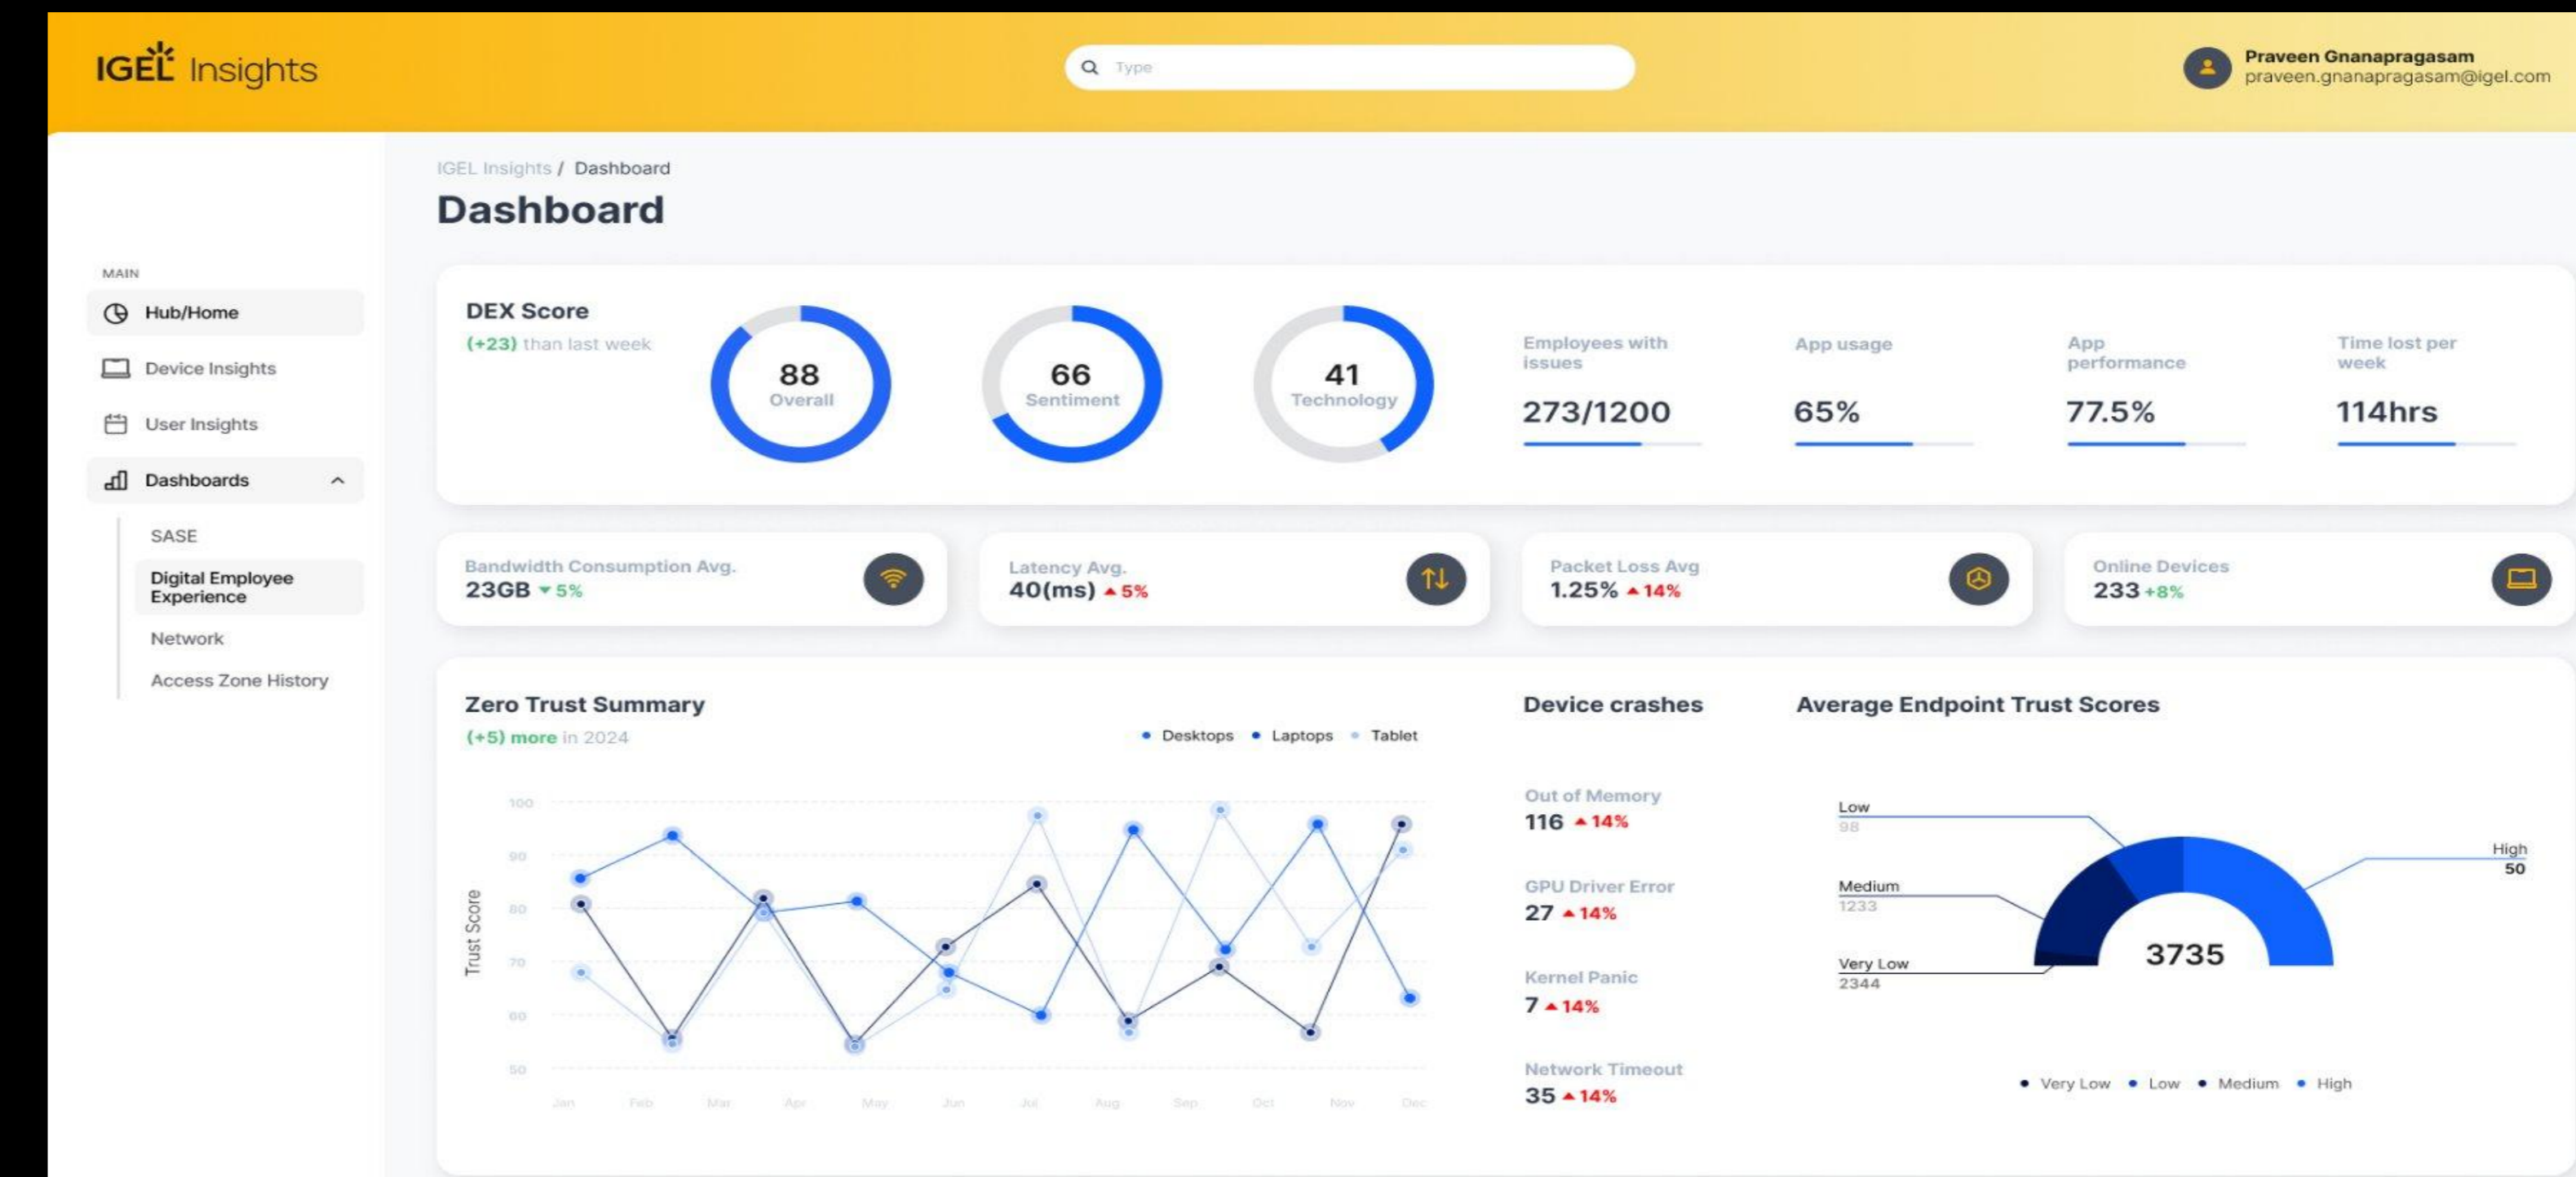

 Telemetry / Events

IGEL Insights

 User  Device  Security

Insight → Action

Understand What Changed.
Act with Confidence.

Happy IT Admin

Endpoint Telemetry -> Session Intelligence

Healthcare Kiosk

USB Disconnect • Session Disruption

Real-Time Endpoint Telemetry

Timestamp • Device ID • Context

Omnissa DEX

Session Correlation • Automated Alerting

Zero Trust Requires Continuous Device Confidence

Access to Mission-Critical Systems
Device Confidence must be verified

Continuous Device Confidence Verification

IGÉL know
& next

Already In Motion

Partner Integration

On-Prem

Insights Dashboard

SaaS Offering

Clarity · Context · Confidence